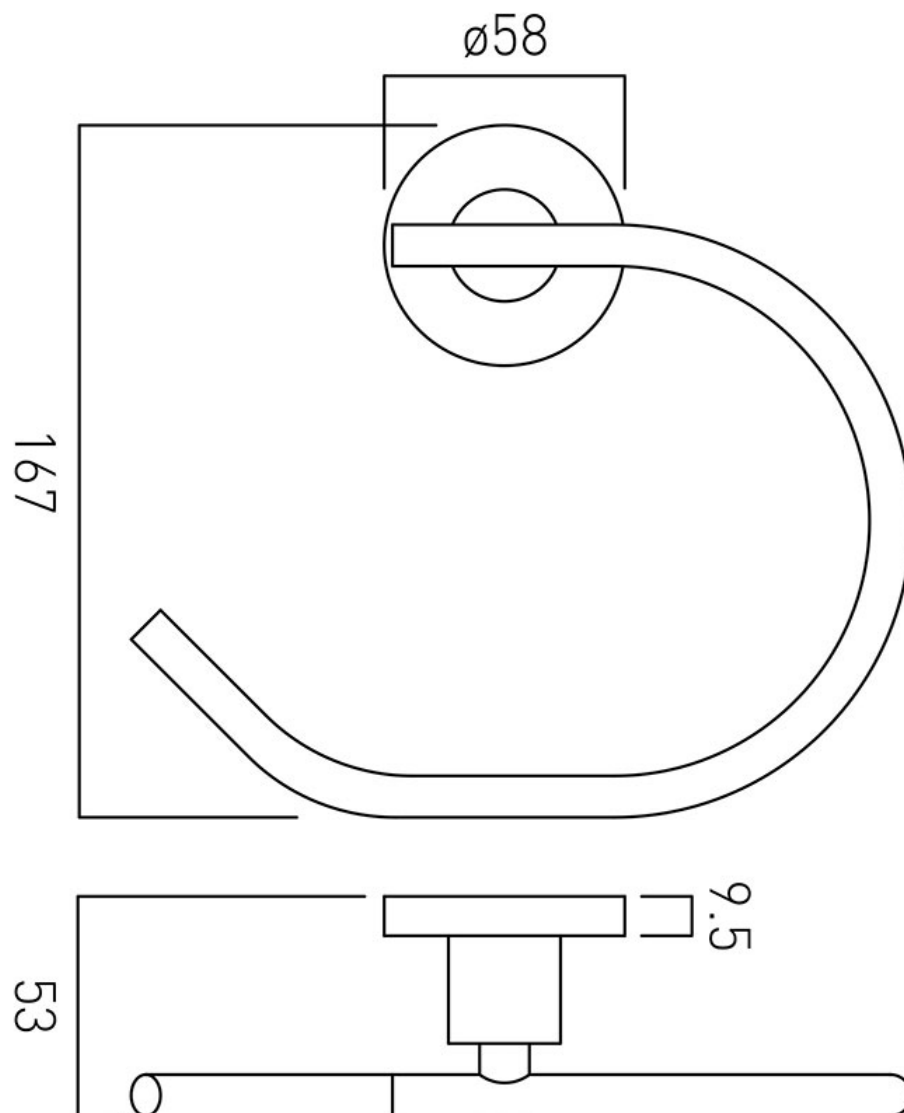

TECHNICAL DRAWING

COLLECTION: ELEMENTS

PRODUCT CODE: ELE-181-C/P

tel: 01934 744466
email: sales@vado.com
www.vado.com

where inspiration flows
taps | showering | accessories