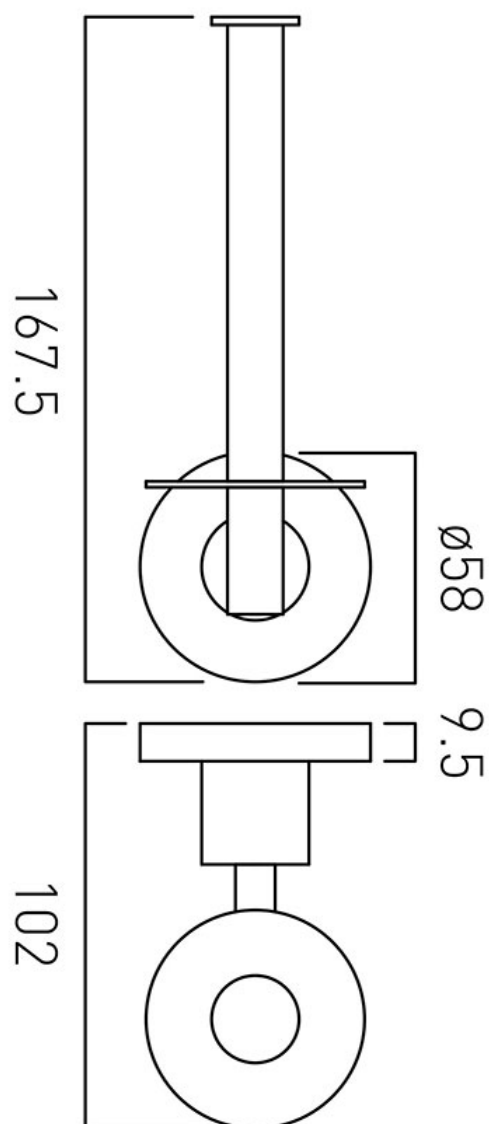


SPECIFICATION SHEET

COLLECTION: ELEMENTS

PRODUCT CODE: ELE-180S-C/P

DESCRIPTION:

elements spare paper holder wall mounted

FINISH:

Chrome

tel: 01934 744466
email: sales@vado.com
www.vado.com

where inspiration flows
taps | showering | accessories

TECHNICAL DRAWING

COLLECTION: ELEMENTS

PRODUCT CODE: ELE-180S-C/P

tel: 01934 744466
email: sales@vado.com
www.vado.com

where inspiration flows
taps | showering | accessories