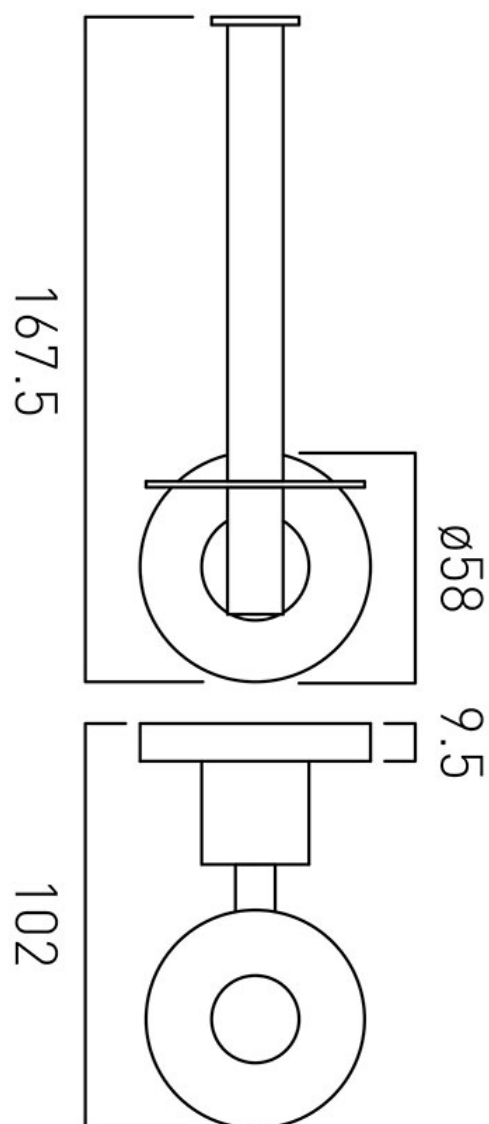

TECHNICAL DRAWING

COLLECTION: ELEMENTS

PRODUCT CODE: ELE-180S-C/P

tel: 01934 744466
email: sales@vado.com
www.vado.com

where inspiration flows
taps | showering | accessories