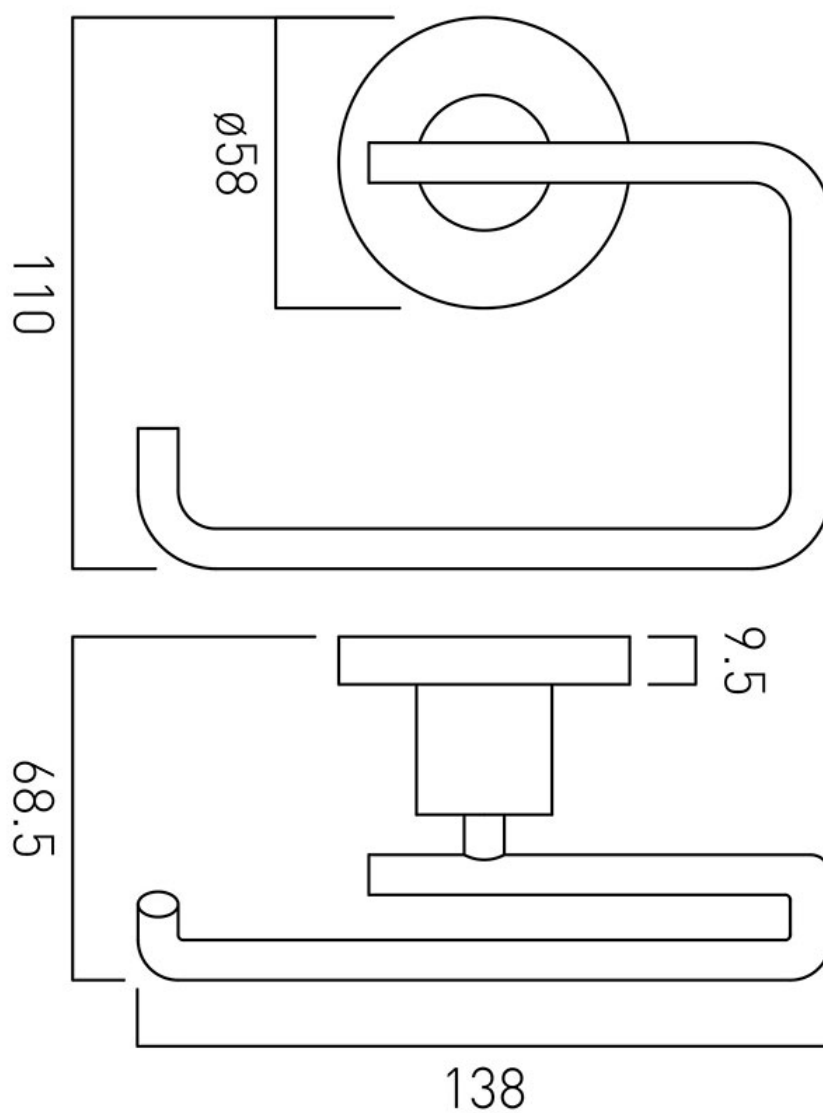


SPECIFICATION SHEET

COLLECTION: ELEMENTS

PRODUCT CODE: ELE-180-C/P

DESCRIPTION:

elements paper holder wall mounted

FINISH:

Chrome

tel: 01934 744466
email: sales@vado.com
www.vado.com

where inspiration flows
taps | showering | accessories

TECHNICAL DRAWING

COLLECTION: ELEMENTS

PRODUCT CODE: ELE-180-C/P

tel: 01934 744466
email: sales@vado.com
www.vado.com

where inspiration flows
taps | showering | accessories