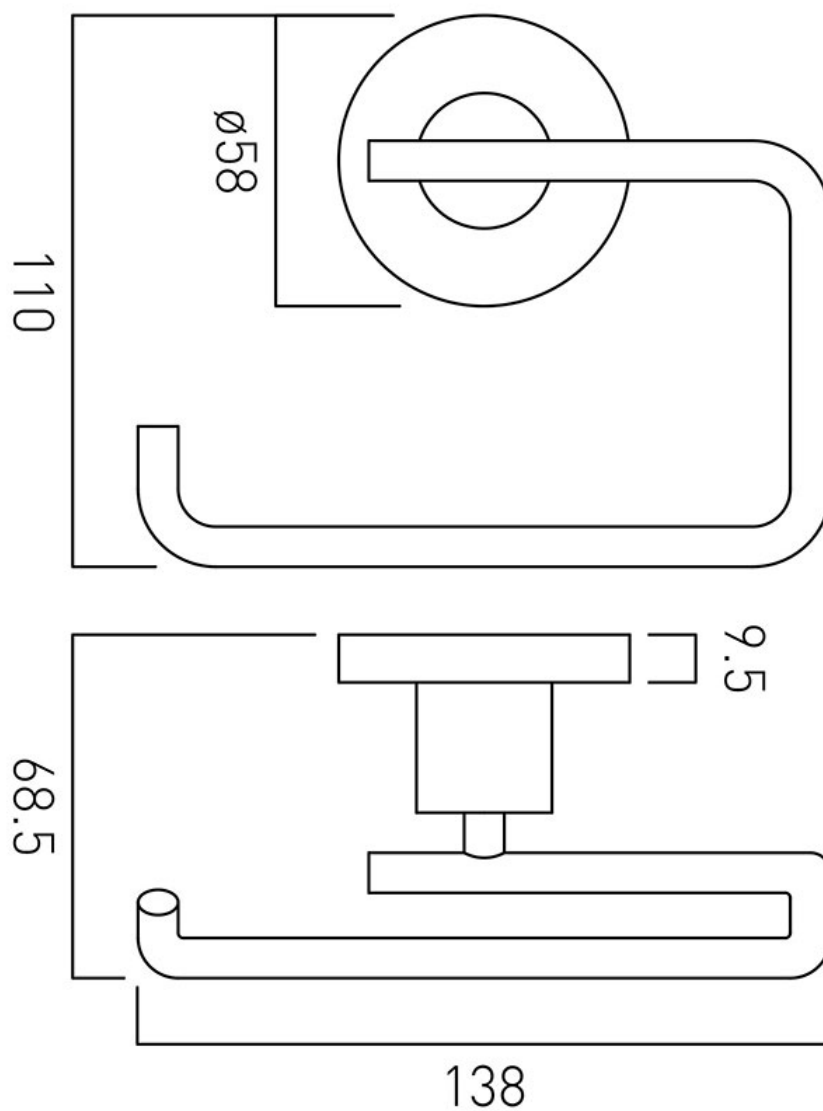

TECHNICAL DRAWING

COLLECTION: ELEMENTS

PRODUCT CODE: ELE-180-C/P

tel: 01934 744466
email: sales@vado.com
www.vado.com

where inspiration flows
taps | showering | accessories