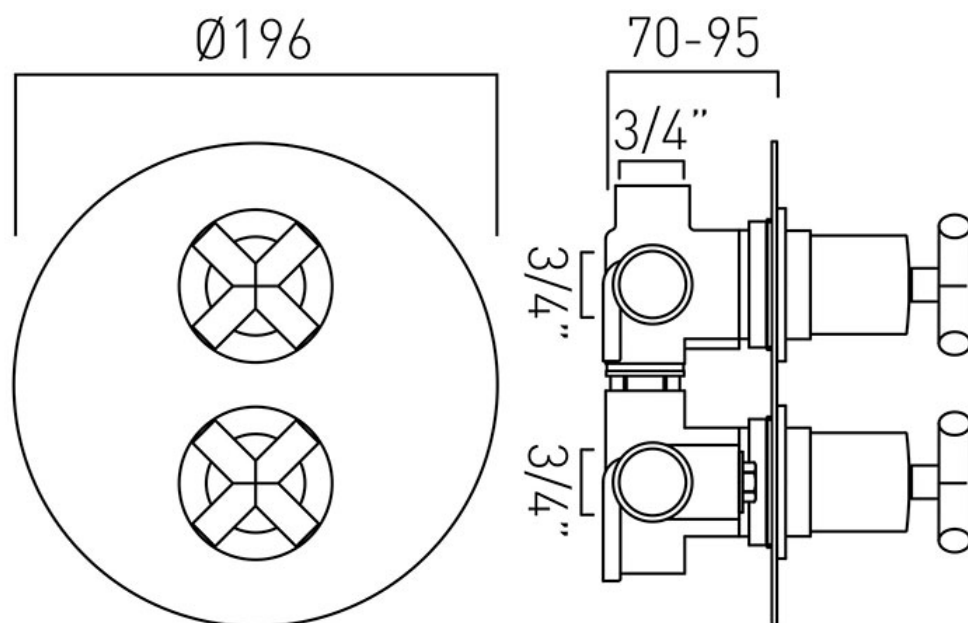

TECHNICAL DRAWING

COLLECTION: ELEMENTS

PRODUCT CODE: ELE-148D/3-C/P

tel: 01934 744466
email: sales@vado.com
www.vado.com

where inspiration flows
taps | showering | accessories