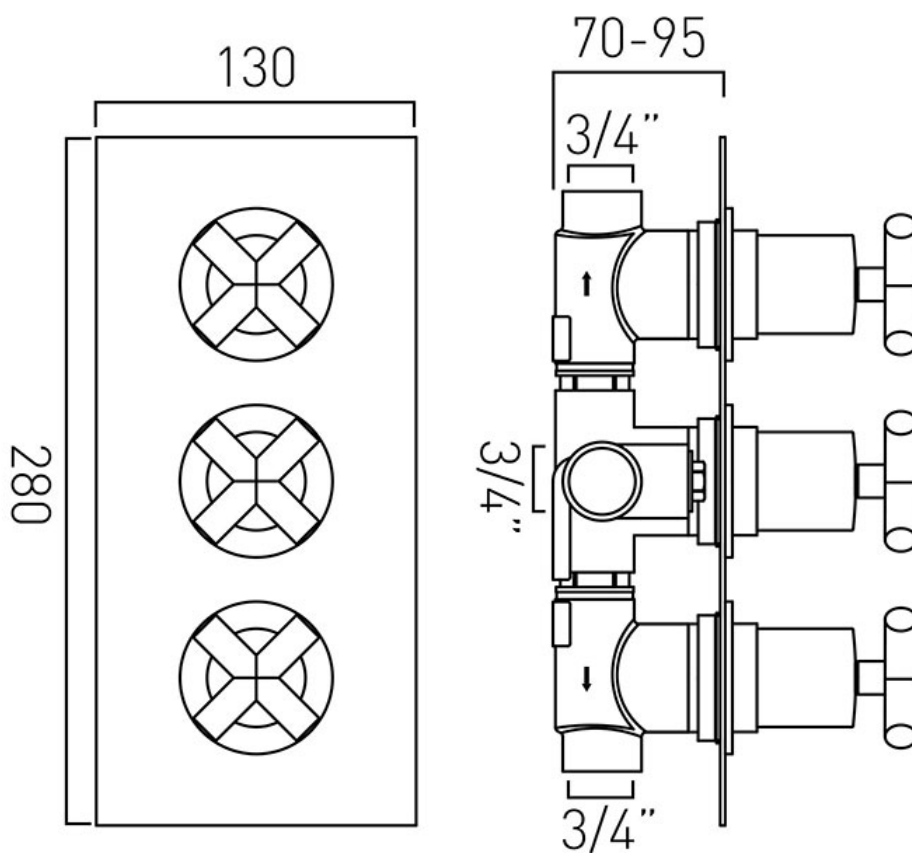

TECHNICAL DRAWING

COLLECTION: ELEMENTS

PRODUCT CODE: ELE-128D/2-C/P

tel: 01934 744466
email: sales@vado.com
www.vado.com

where inspiration flows
taps | showering | accessories