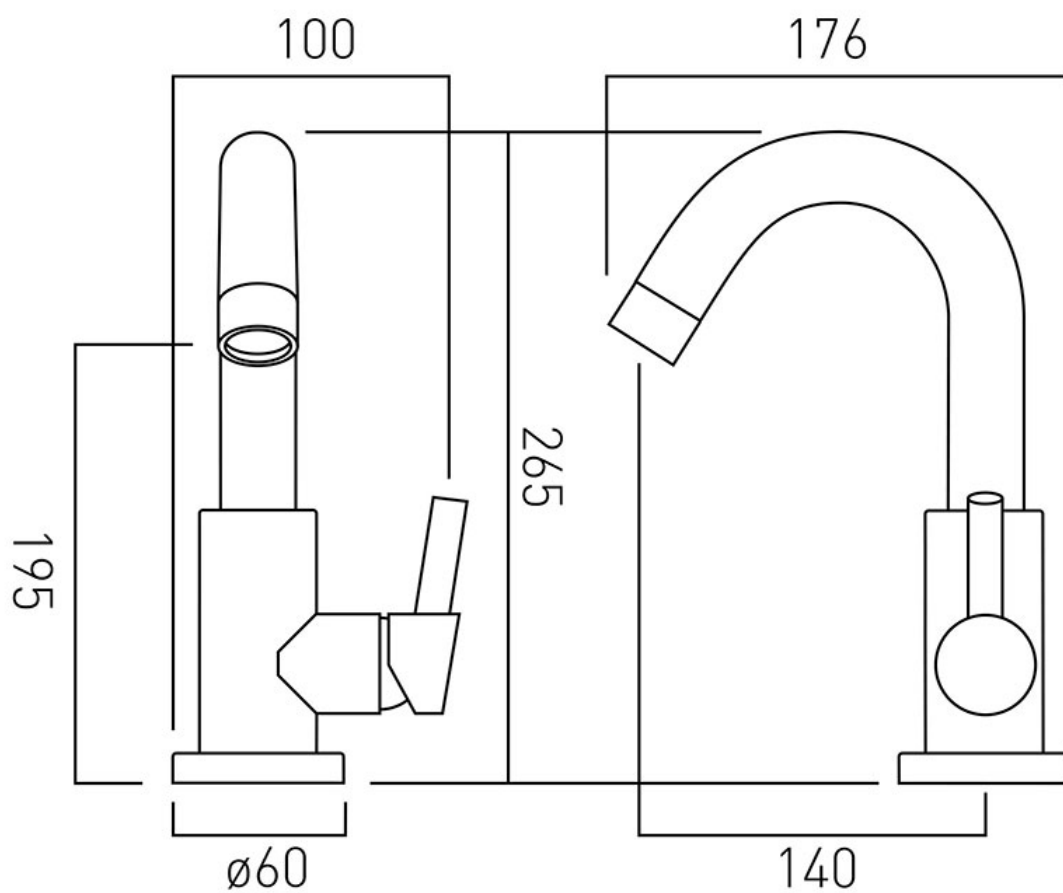

# TECHNICAL DRAWING

**COLLECTION:** ELEMENTS

**PRODUCT CODE:** ELA-150S-C/P

tel: 01934 744466  
email: sales@vado.com  
www.vado.com

**where inspiration flows**  
taps | showering | accessories