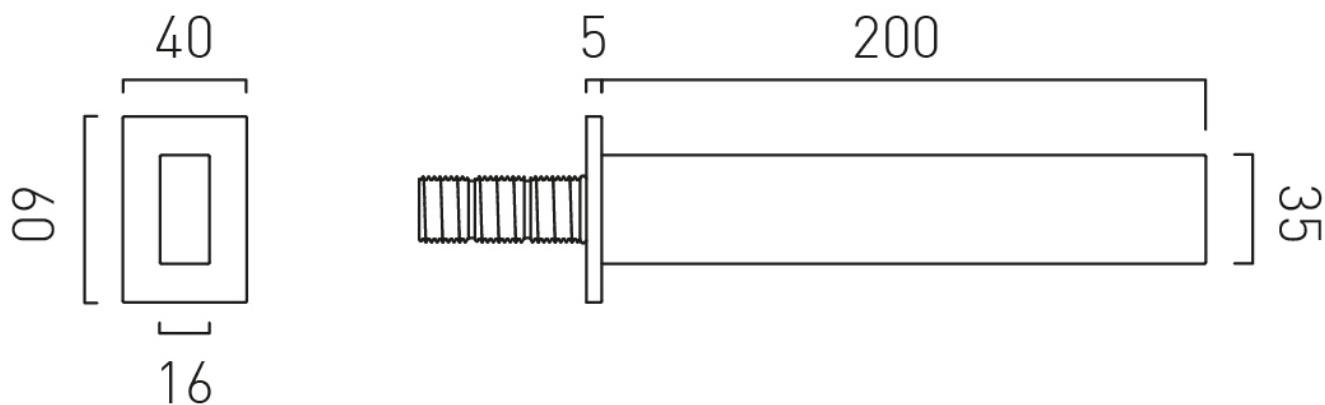

TECHNICAL DRAWING

COLLECTION: EDIT

PRODUCT CODE: EDI-140-C/P

tel: 01934 744466
email: sales@vado.com
www.vado.com

where inspiration flows
taps | showering | accessories