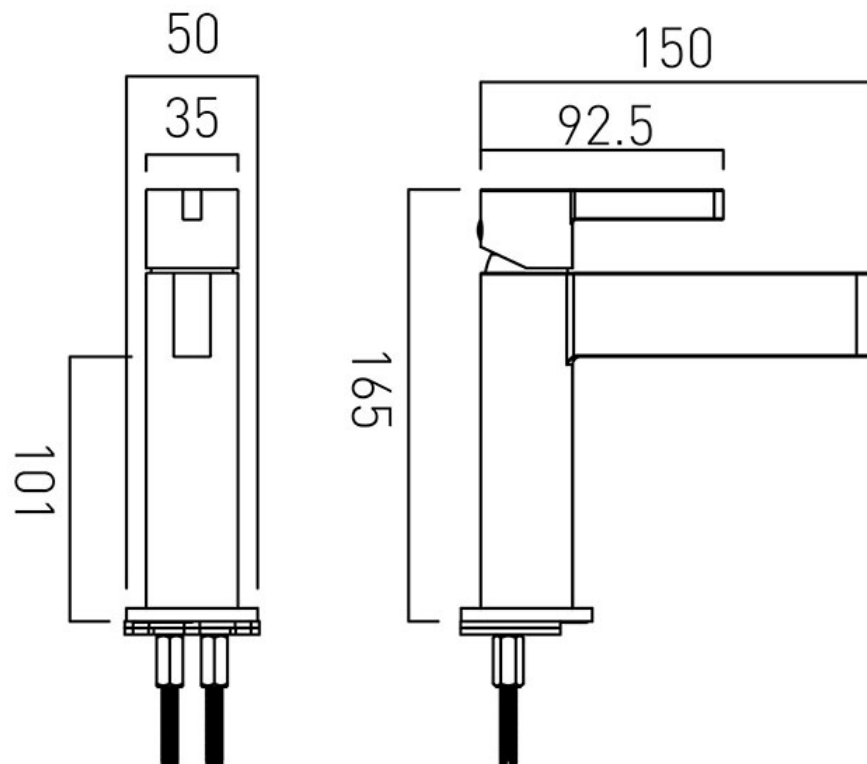

TECHNICAL DRAWING

COLLECTION: EDIT

PRODUCT CODE: EDI-100/SB-C/P

tel: 01934 744466
email: sales@vado.com
www.vado.com

where inspiration flows
taps | showering | accessories