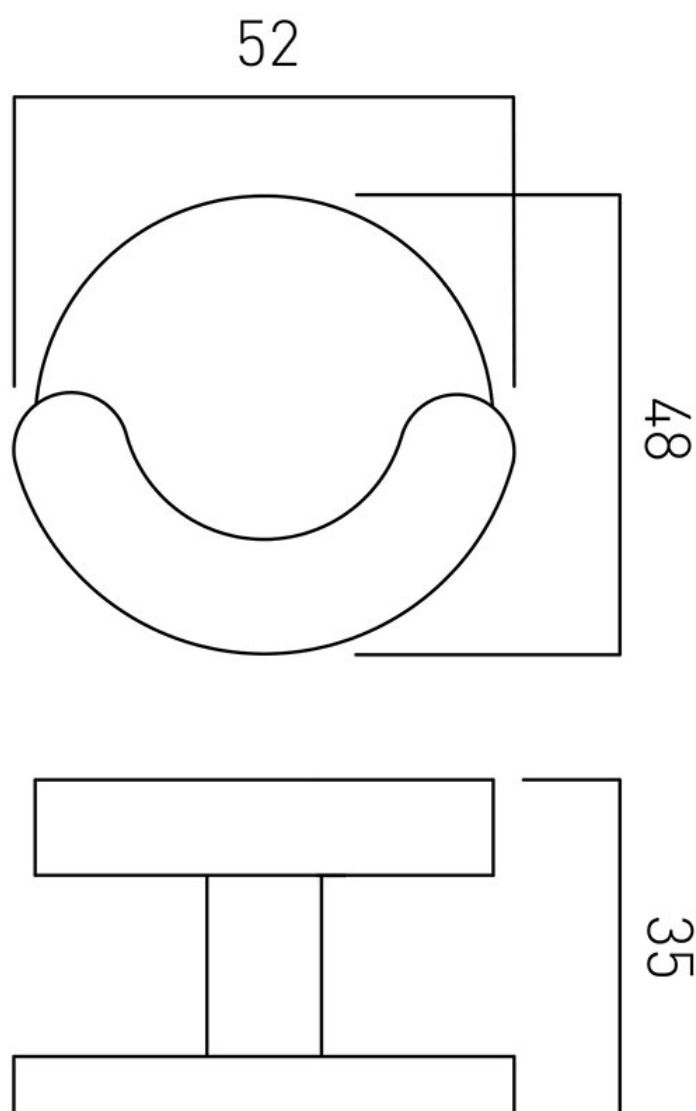


SPECIFICATION SHEET

COLLECTION: INFINITY

PRODUCT CODE: ECL-186-C/P

DESCRIPTION:

eclipse robe hook wall mounted

FINISH:

Chrome

tel: 01934 744466
email: sales@vado.com
www.vado.com

where inspiration flows
taps | showering | accessories

TECHNICAL DRAWING

COLLECTION: INFINITY

PRODUCT CODE: ECL-186-C/P

tel: 01934 744466
email: sales@vado.com
www.vado.com

where inspiration flows
taps | showering | accessories