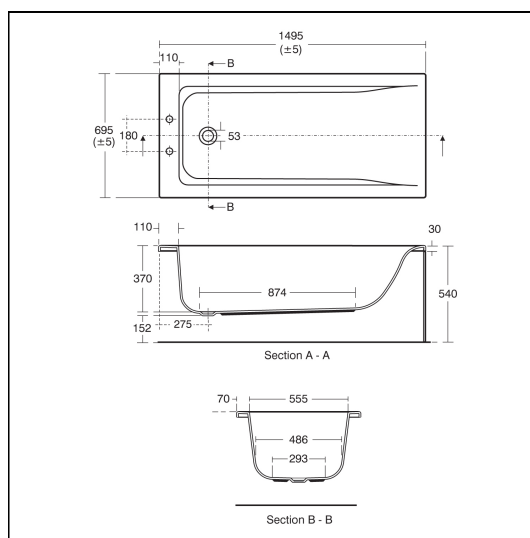

Concept 150cm x 70cm Idealform Plus+ Bath No Tapholes

ILLUSTRATED

- **E8614** Concept 150 x 70cm ideal form plus+ bath, no tapholes
- **E4796** Unilux Plus+ 150cm front panel
- **E4831** Unilux Plus+ 70cm end panel
- **E5795** Waste 1½" bath pop-up waste and overflow components only
- **E5800** Bath pop-up waste operating handle and cover only

ILLUSTRATED PRODUCT DETAILS

Weights

- **E8614** 19.40 KG
- **E4796** 3.30 KG
- **E4831** 2.58 KG
- **E5795** 1.34 KG
- **E5800** 0.82 KG

Materials

- **E8614** Idealform Plus+
- **E4796** Acrylic
- **E4831** Acrylic
- **E5795** Chrome Plated Metal
- **E5800** Chrome Plated Metal

Finishes

- **E8614** White (01)
- **E4796** White (01)
- **E4831** White (01)
- **E5795** Neutral / No Finish (67)
- **E5800** Chrome (AA)

Capacity

- **E8614** 149 litres (to overflow)

Designer

Robin Levien, RDI

Standards

Constructed to EN 198:2008

FEATURES