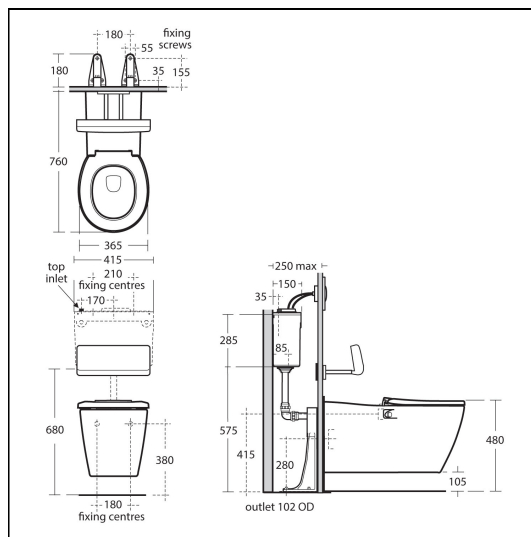

Concept Freedom Wall Hung Elongated WC Suite

ILLUSTRATED

- E8197** Concept Freedom wall hung elongated rimless WC pan
- S3625** Conceala 2 cistern 4/6 litre dual flush valve bottom supply and internal overflow, alternative height plastic flushbends, no flushplate
- E8226** Concept Freedom seat no cover for elongated pan
- E4465** Karisma flush plate dual flush, branded for Conceala 2 cisterns, chrome
- S9139** Support bracket for wall mounted WC raised height with bolts
- S4302** Contour 21 flushpipe constructed, necessary for installation

OPTIONS

- S3643** Conceala 2 cistern 4.5/3 or 4/2.6 litre dual flush valve side supply and internal overflow, alternative height plastic flushbends, no flushplate
- E8225** Concept Freedom seat and cover for elongated pan
- S6637** Multi-System back support, white, complete with cushion

ILLUSTRATED PRODUCT DETAILS

Weights

- E8197** 33.00 KG
- S3625** 3.00 KG
- E8226** 1.40 KG
- E4465** 0.50 KG
- S9139** 4.28 KG
- S4302** 0.39 KG

Materials

- E8197** Vitreous China
- S3625** Plastic
- E8226** Plastic
- E4465** Chrome Plated Plastic
- S9139** Metal
- S4302** Plastic

FEATURES

Concept Freedom Wall Hung Elongated WC Suite

S9139 support brackets secured to floor within the duct, WC fixed to support brackets with bolts supplied. Joint sealed with waterproof sealant (not supplied). The S4302 constructed Flushbend should be used. S364367 Conceala cistern can be used at 4.5/3 only. The WC bowl should not be installed with a lever activated cistern fitted with syphon.