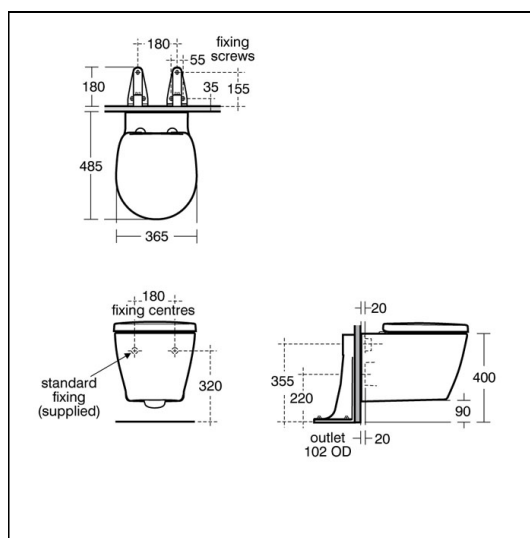

OPTIONS

- S3624** Conceala 2 cistern 6/4 litre dual flush valve top inlet and internal overflow, alternative height plastic flushbends
- S3617** Conceala 2 cistern 4.5 or 6 litre single flush syphon side supply and internal overflow plastic flushbend, long CP lever
- E1293** Space seat and cover, slow close
- S4310** Panekta outlet Connector, plain pattern to convert horizontal outlet WCs to S or turned P trap

ILLUSTRATED PRODUCT DETAILS

Weights

- E8025** 22.80 KG
- S3643** 2.70 KG
- E1292** 2.67 KG
- E0060** 4.28 KG

Materials

- E8025** Vitreous China
- S3643** Plastic
- E1292** Plastic
- E0060** Metal

Finishes

- E8025** White (01)
- S3643** Neutral / No Finish (67)
- E1292** White (01)
- E0060** Neutral / No Finish (67)

Capacity

- S3643** 4 litres

Designer

Robin Levien, RDI

Standards

Vitreous china to BS 3402, BS EN 997 & BS EN 33

Special Notes

E0060 support brackets secured to floor within the duct, WC fixed to support brackets with bolts supplied and bolts screwed to back wall with brackets. Joint sealed with waterproof sealant (not supplied). Can be used with furniture WC units, support brackets E0060 required.