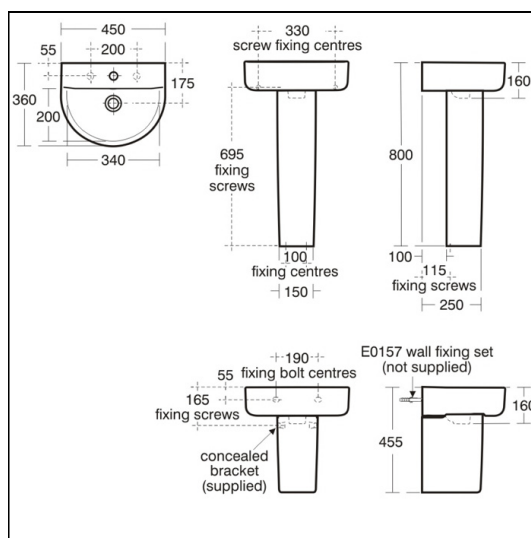

Concept Arc 45cm Handrinse Washbasin, 1 Taphole

ILLUSTRATED

- **E7966** Concept Arc 45cm handrinse washbasin 1 taphole with overflow
- **E7840** Concept small semi-pedestal
- **E0157** Wall fixing set
- **B9915** Concept Blue washbasin mixer 1 hole with pop-up waste

OPTIONS

- **S8950** Trap 1¼" plastic P for use with cloakroom pedestal
- **E5010** Pair Steel Wall Hangers

ILLUSTRATED PRODUCT DETAILS

Sizes

E7966 w:450 x d:360

Weights

E7966 10.20 KG

E7840 5.58 KG

E0157 0.16 KG

B9915 1.89 KG

Materials

E7966 Fine Fireclay

E7840 Fine Fireclay

E0157 Metal

B9915 Chrome Plated Brass

Finishes

E7966 White (01)

E7840 White (01)

E0157 Neutral / No Finish (67)

B9915 Chrome (AA)

Capacity

E7966 2 litres

Flow rates

B9915 5 Litres per minute @ 3 bar pressure

Designer

Robin Levien, RDI

Standards

Washbasin to BS EN 14688 & BS EN 31

Special Notes

Washbasin wall mounted using E0157 wall fixing set with semi-pedestal fixed to wall with brackets supplied, or full pedestal mounted using 2 screws through the back of the basin (not supplied).