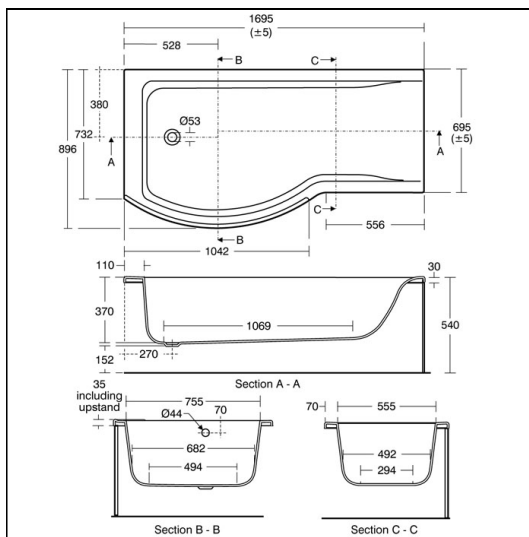

Concept 170cm x 90cm Shower Bath, LH No Taphole

ILLUSTRATED

- E7316** Concept 170 x 90cm shower bath, left hand no tapholes
- E7317** Concept 170cm shower front bath panel
- E3169** Unilux 70cm end panel
- E7407** Concept shower bath screen, Clear Glass and Silver Finish

ILLUSTRATED PRODUCT DETAILS

Weights

- E7316** 24.15 KG
- E7317** 3.50 KG
- E3169** 2.58 KG
- E7407** 25.00 KG

Materials

- E7316** Idealform
- E7317** Acrylic
- E3169** Acrylic
- E7407** Toughened Safety Glass

Finishes

- E7316** White (01)
- E7317** White (01)
- E3169** White (01)
- E7407** Polished Silver finish (AA)

Capacity

- E7316** 232 litres (to overflow)

Designer

Robin Levien, RDI

Standards

Constructed to EN 198:2008. EN 14516

ACCREDITATIONS

E7316(01)

water label	232.0 Litres
--------------------	---------------------

FEATURES