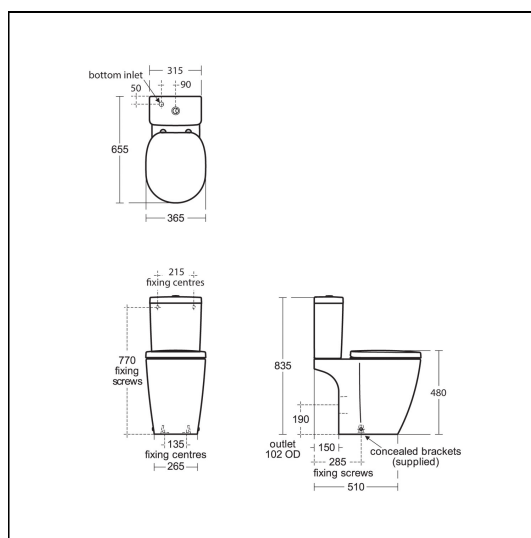

Concept Freedom Close Coupled Raised Height WC Pan

ILLUSTRATED

- **E6086** Concept Freedom close coupled raised height WC pan
- **E7969** Concept Cube close coupled delay fill, valve cistern 4/2.6 litre dual flush push button bottom supply and internal overflow
- **E7917** Concept, seat and cover, slow close

OPTIONS

- **E7918** Concept, seat and cover
- **K7060** Concept seat no cover
- **E7726** Concept, slim seat and cover, slow close
- **E7725** Concept, slim seat and cover

ILLUSTRATED PRODUCT DETAILS

Weights

- **E6086** 33.00 KG
- **E7969** 11.90 KG
- **E7917** 2.30 KG

Materials

- **E6086** Vitreous China
- **E7969** Vitreous China
- **E7917** Plastic

Finishes

- **E6086** White (01)
- **E7969** White (01)
- **E7917** White (01)

Capacity

- **E7969** 4 litres

Designer

Robin Levien, RDI

Standards

Vitreous china to BS 3402, BS EN 997 and BS EN 33

Special Notes

WC screwed to floor using concealed brackets (supplied) and cistern screwed to wall

ACCREDITATIONS

E7969(01)

water label **3.0** Average Flushing Volume (Litres)

Flush Valve
1307005

Inlet Valve
NSF171723

FEATURES