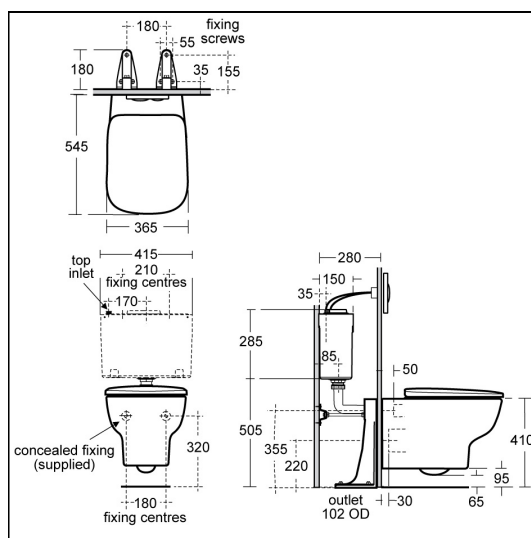

Studio Echo Wall Mounted WC Suite

ILLUSTRATED

- E1585** Studio Echo wall mounted wc pan with horizontal outlet
- S3643** Conceala 2 cistern 4.5/3 or 4/2.6 litre dual flush valve side supply and internal overflow, alternative height plastic flushbends, no flushplate
- T3181** Studio Echo toilet seat and cover, slow close
- E4465** Karisma flush plate dual flush, branded for Conceala 2 cisterns, chrome
- E0060** Support frame with bolts for wall hung WC pans

OPTIONS

- T3182** Studio Echo toilet seat and cover

ILLUSTRATED PRODUCT DETAILS

Weights

- E1585** 21.70 KG
- S3643** 2.70 KG
- T3181** 2.60 KG
- E4465** 0.50 KG
- E0060** 4.28 KG

Materials

- E1585** Vitreous China
- S3643** Plastic
- T3181** Plastic
- E4465** Chrome Plated Plastic
- E0060** Metal

Finishes

- E1585**  White (01)
- S3643**  Neutral / No Finish (67)
- T3181**  White (01)
- E4465**  Chrome (AA)
- E0060**  Neutral / No Finish (67)

Capacity

- S3643** 4 litres

Designer

Robin Levien, RDI

FINISH OPTIONS

- | | | |
|---|---|---|
|  |  |  |
| (AA) Chrome | (GN) Ultra Steel | (01) White |
|  |  |  |
| (36) Light Blue | (GQ) Red | (79) yellow |

Standards

Vitreous china to BS3402. WC pan to BS EN 997 and BS EN 33