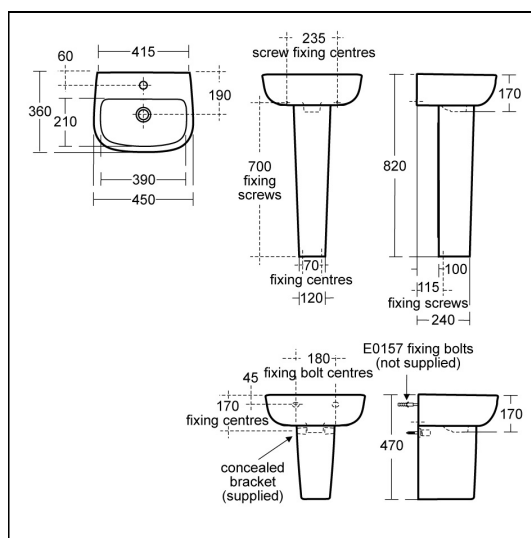

Studio Echo 45cm Handrise Basin

ILLUSTRATED

- E1567** Studio Echo 45cm handrise basin, 1 taphole with overflow
- E1584** Studio Echo handrinse pedestal
- E0070** Basin fixing set with 14cm rag bolts for solid walls
- B1811** Ceraflex basin mixer with pop up waste
- S8950** Trap 1¼" plastic P for use with cloakroom pedestal

OPTIONS

- E1583** Studio Echo small semi-pedestal
- B1812** Ceraflex basin mixer no waste

ILLUSTRATED PRODUCT DETAILS

Sizes

E1567 d:360

Weights

- E1567** 10.49 KG
- E1584** 7.72 KG
- E0070** 0.20 KG
- B1811** 1.53 KG
- S8950** 1.00 KG

Flow rates

B1811 5 Litres per minute @ 3 bar pressure

Designer

Robin Levien, RDI

Standards

Vitreous china to BS3402. Washbasin to BS EN 14688 and BS EN 34

Special Notes

Washbasin wall mounted using E0070 wall fixing set, with semi-pedestal screwed to wall or full pedestal mounted using 2 screws through the back of the basin (not supplied).