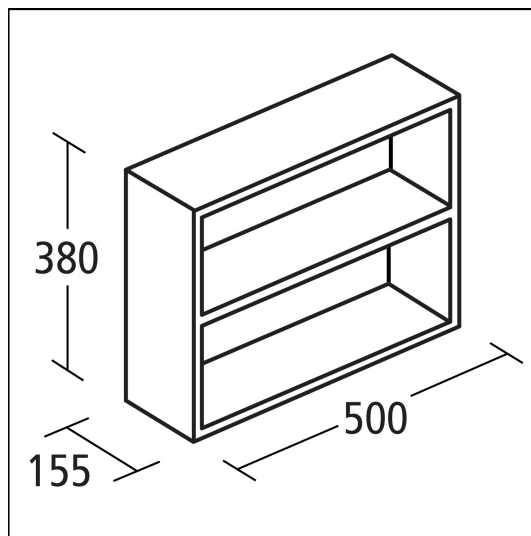

Concept Space 500mm Fill In Shelf Unit

ILLUSTRATED

E1435 Concept Space 500mm fill in shelf unit

ILLUSTRATED PRODUCT DETAILS

Weights

E1435 6.00 KG

Finishes

E1435 Gloss White (WG)

Materials

E1435 MFC

Designer

Robin Levien, RDI

FINISH OPTIONS

(WG) Gloss White

(SO) American Oak

(SX) Dark Walnut

(KR) Gloss Grey

(KS) Elm

Standards

EN 14749:2005