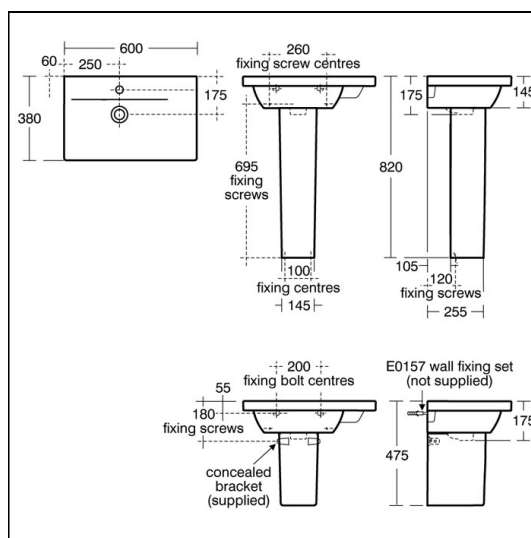

OPTIONS

- E7840** Concept small semi-pedestal
- S8910** Trap 1¼" plastic bottle, 75mm seal, multi-purpose outlet
- E0079** Trap 1¼" Contemporary metal bottle, 75mm seal

ILLUSTRATED PRODUCT DETAILS

Sizes

E1339 w:600 x d:380

Flow rates

B9915 5 Litres per minute @ 3 bar pressure

Designer

Robin Levien, RDI

Standards

Vitreous china to BS 3402. Washbasin to BS EN 14688

Special Notes

Washbasin wall mounted using the E0157 wall fixing set, with semi-pedestal screwed to wall or full pedestal mounted using 2 screws through the back of the basin. When fitted to furniture washbasin must be secured to wall with E0157 wall fixing set