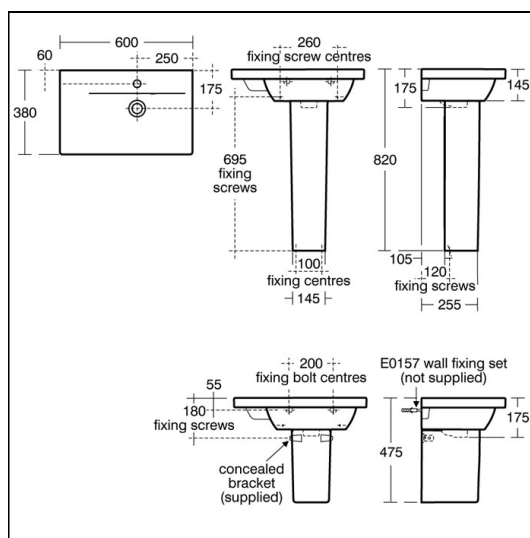

ILLUSTRATED PRODUCT DETAILS

Sizes

E1338 w:551 x d:380

Weights

- E1338** 15.30 KG
- E7840** 5.58 KG
- E0157** 0.16 KG
- S8950** 1.00 KG

Materials

- E1338** Fine Fireclay
- E7840** Fine Fireclay
- E0157** Metal
- S8950** Plastic

Finishes

- E1338** White (01)
- E7840** White (01)
- E0157** Neutral / No Finish (67)
- S8950** Neutral / No Finish (67)

Capacity

E1338 4 litres

Designer

Robin Levien, RDI

Standards

Vitreous china to BS 3402. Washbasin to BS EN 14688

Special Notes

Washbasin wall mounted using the E015767 wall fixing set, with semi-pedestal screwed to wall or full pedestal mounted using 2 screws through the back of the basin. Washbasin can also be supported on dedicated furniture units.