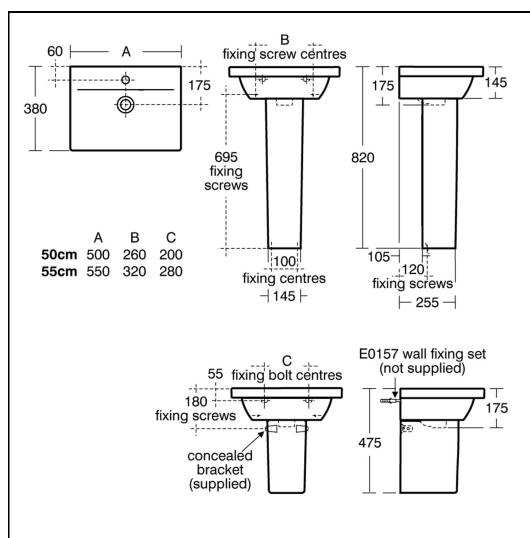

OPTIONS

- E7840** Concept small semi-pedestal
- E0157** Wall fixing set

ILLUSTRATED PRODUCT DETAILS

Sizes

E1337 w:550 x d:380

Weights

- E1337** 14.30 KG
- E7838** 8.50 KG
- B9915** 1.89 KG
- S8910** 0.20 KG

Capacity

E1337 4 litres

Flow rates

B9915 5 Litres per minute @ 3 bar pressure

Designer

Robin Levien, RDI

Standards

Washbasin to BS EN 14688 & BS EN 31

Special Notes

Washbasin wall mounted using the E015767 wall fixing set, with semi-pedestal screwed to wall or full pedestal mounted using 2 screws through the back of the basin. Washbasin can also be supported on dedicated furniture units.