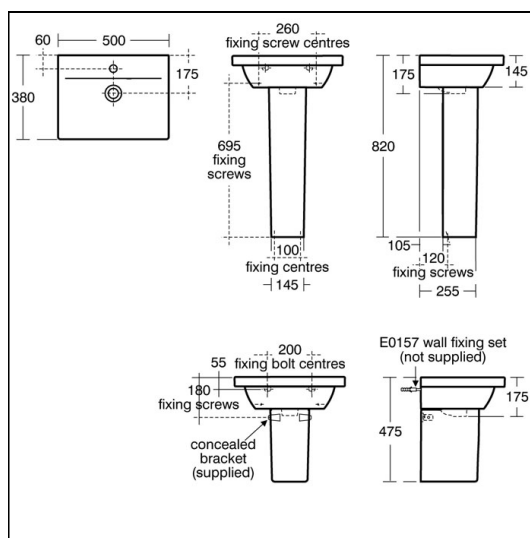

Concept Space 50cm Washbasin 1 Taphole

ILLUSTRATED

- **E1336** Concept Space 50cm furniture or pedestal washbasin, 1 taphole
- **E7838** Concept handrinse pedestal
- **S8950** Trap 1¼" plastic P for use with cloakroom pedestal

OPTIONS

- **E7840** Concept small semi-pedestal
- **E0157** Wall fixing set
- **B9915** Concept Blue washbasin mixer 1 hole with pop-up waste
- **B9918** Concept Blue washbasin mixer 1 hole
- **S8803** Waste 1¼" Click plug waste, 80mm slotted tail
- **S8910** Trap 1¼" plastic bottle, 75mm seal, multi-purpose outlet
- **S8920** Trap 1¼" plastic resealing bottle, 75mm seal, multi-purpose outlet

ILLUSTRATED PRODUCT DETAILS

Sizes

E1336 w:500 x d:380

Weights

E1336 12.30 KG

E7838 8.50 KG

S8950 1.00 KG

Materials

E1336 Fine Fireclay

E7838 Fine Fireclay

S8950 Plastic

Finishes

E1336 ☐ White (01)

E7838 ☐ White (01)

S8950 ☐ Neutral / No Finish (67)

Capacity

E1336 4 litres

Designer

Robin Levien, RDI

Standards

Vitreous china to BS 3402. Washbasin to BS EN 14688

Special Notes

Washbasin wall mounted using the E015767 wall fixing set, with semi-pedestal screwed to wall or full pedestal mounted using 2 screws through the back of the basin. Washbasin can also be supported on dedicated furniture units.

FEATURES