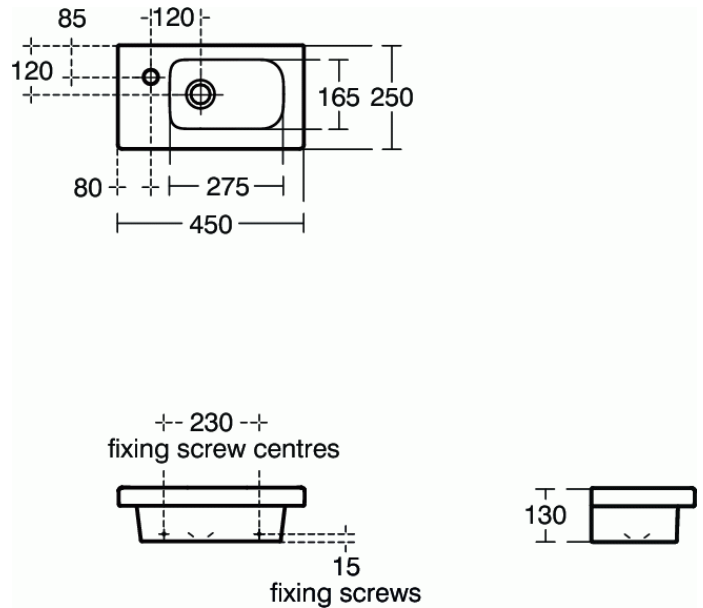

## 45cm Furniture Basin, Left hand

### 45cm Furniture Basin, Left hand

Concept Space 45x25cm 1th Left Hand Platform Guest Furniture Basin