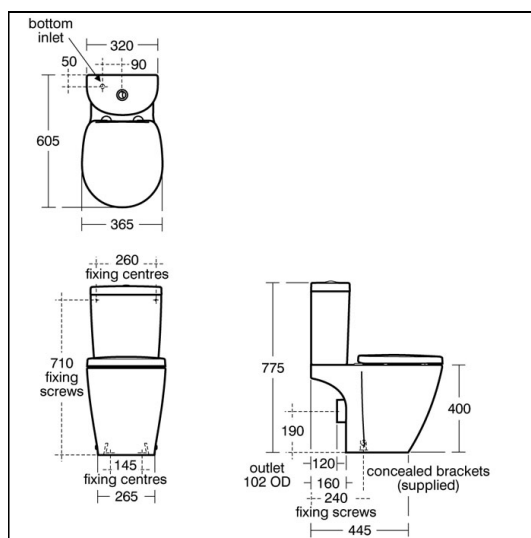

Concept Space Compact Close Coupled WC Pan - Arc

ILLUSTRATED

- E1205** Concept Space compact close coupled WC pan
- E7855** Concept Arc close coupled delay fill, valve cistern 4/2.6 litre dual flush push button bottom supply and internal overflow
- E1292** Space seat and cover

OPTIONS

- E7860** Concept Arc close coupled cistern 6/4 litre dual flush push button valve bottom supply and internal overflow
- E1293** Space seat and cover, slow close

ILLUSTRATED PRODUCT DETAILS

Weights

Capacity

- E7855** 4 litres

Designer

Robin Levien, RDI

Standards

Vitreous china to BS 3402. WC pan to BS EN 997 & BS EN 33

Special Notes

WC screwed to floor and cistern screwed to wall

ACCREDITATIONS

E7855(01)

water label		3.0	Average Flushing Volume (Litres)

E7860(01)

water label		4.5	Average Flushing Volume (Litres)

Flush Valve
1307005

Inlet Valve
NSF171723

FEATURES