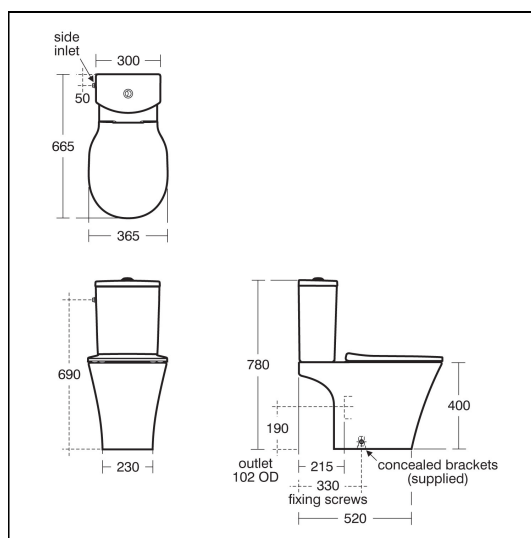

Concept Air Arc Close Coupled WC Suite

ILLUSTRATED

- E0797** Concept Air close coupled wc pan with Aquablade technology, horizontal outlet
- E0808** Concept Air Arc close coupled cistern 4/2.6 litre dual flush valve dual flush valve bottom supply and internal overflow
- E0811** Concept Air slim toilet seat and cover, slow close

OPTIONS

- E0807** Concept Air Arc close coupled cistern 6/4 litre dual flush valve dual flush valve bottom supply and internal overflow
- E0809** Concept Air slim toilet seat and cover normal close
- E0812** Concept Air wrap style toilet seat and cover, normal close
- E0814** Concept Air wrap style toilet seat and cover, slow close

ILLUSTRATED PRODUCT DETAILS

Weights

- E0797** 24.30 KG
- E0808** 9.80 KG
- E0811** 2.10 KG

Materials

- E0797** Vitreous China
- E0808** Vitreous China
- E0811** Plastic

Finishes

- E0797**  White (01)
- E0808**  White (01)
- E0811**  White (01)

Capacity

- E0808** 4 litres

Standards

Vitreous china to BS3402. WC pan to BS EN 997 and BS EN 33

Special Notes

WC screwed to floor using concealed brackets (supplied) and cistern screwed to wall.

ACCREDITATIONS