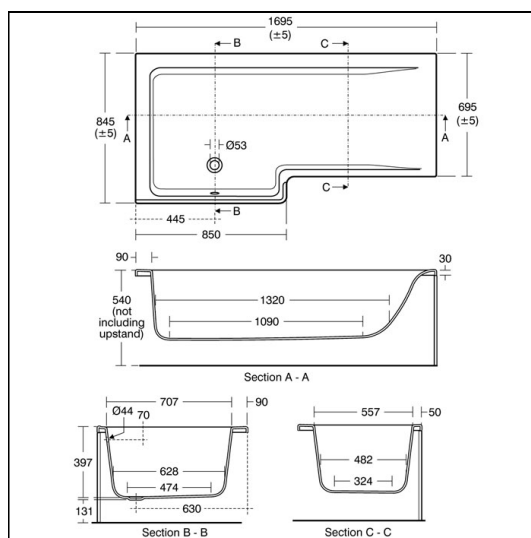

Concept 170cm x 85cm Idealform Square Shower Bath LH No Taphole

ILLUSTRATED

- E0512** Concept 170cm x 85cm Idealform Square shower bath, left hand no tapholes
- B9929** Concept bath filler 2 hole dual control
- E0504** Concept 170cm Square shower bath front panel
- E3169** Unilux 70cm end panel
- E5795** Waste 1½" bath pop-up waste and overflow components only
- E5800** Bath pop-up waste operating handle and cover only
- E0508** Concept Square shower bath screen, Clear Glass and Bright Silver finish

ILLUSTRATED PRODUCT DETAILS

Weights

- E0512** 26.00 KG
- B9929** 2.64 KG
- E0504** 3.57 KG
- E3169** 2.58 KG
- E5795** 1.34 KG
- E5800** 0.82 KG
- E0508** 18.50 KG

Materials

- E0512** Idealform
- B9929** Chrome Plated Brass
- E0504** Acrylic
- E3169** Acrylic
- E5795** Chrome Plated Metal
- E5800** Chrome Plated Metal
- E0508** Toughened Safety Glass

Finishes

- E0512**  White (01)
- B9929**  Chrome (AA)
- E0504**  White (01)
- E3169**  White (01)
- E5795**  Neutral / No Finish (67)
- E5800**  Chrome (AA)
- E0508**  Bright Silver (EO)

Flow rates

- B9929** 80 Litres per minute @ 3 bar pressure

Designer

Robin Levien, RDI

Standards

Constructed to EN 198:2008. EN 14516

Special Notes

Acrylic front panels are unhandled. Use with E0508EO Concept square shower bath screen

ACCREDITATIONS

B9929(AA)