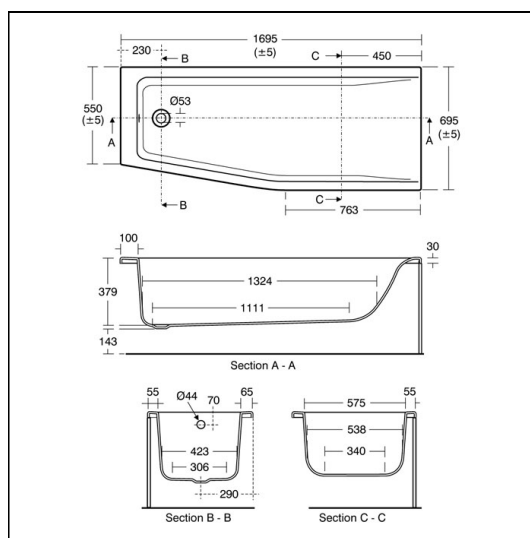

Concept 170cm x 70cm Idealform Spacemaker Shower Bath LH No Taphole

ILLUSTRATED

- E0499** Concept 170cm x 70cm Idealform Spacemaker shower bath, left hand no tapholes
- B9929** Concept bath filler 2 hole dual control
- E0501** Concept 170cm Spacemaker shower bath front panel
- E3169** Unilux 70cm end panel
- E5795** Waste 1½" bath pop-up waste and overflow components only
- E5800** Bath pop-up waste operating handle and cover only

ILLUSTRATED PRODUCT DETAILS

Weights

- E0499** 24.15 KG
- B9929** 2.64 KG
- E0501** 3.50 KG
- E3169** 2.58 KG
- E5795** 1.34 KG
- E5800** 0.82 KG

Materials

- E0499** Idealform
- B9929** Chrome Plated Brass
- E0501** Acrylic
- E3169** Acrylic
- E5795** Chrome Plated Metal
- E5800** Chrome Plated Metal

Finishes

- E0499**  White (01)
- B9929**  Chrome (AA)
- E0501**  White (01)
- E3169**  White (01)
- E5795**  Neutral / No Finish (67)
- E5800**  Chrome (AA)

Capacity

- E0499** 164 litres (to overflow)

Flow rates

- B9929** 80 Litres per minute @ 3 bar pressure

Designer

Robin Levien, RDI

Standards

Constructed to EN 198:2008. EN 14516

Special Notes

Suitable for use with Connect bathscreens.

Consideration should be given to safe hot water delivery and the use of an appropriate temperature reduction device see part G for guidance.