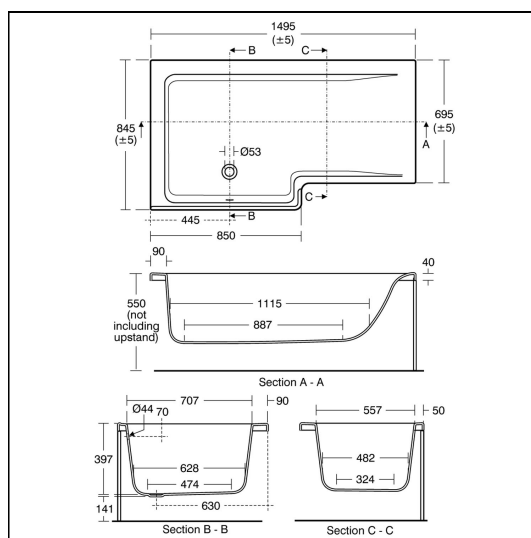

Concept 150cm x 85cm Idealform+ Square Shower Bath LH No Taphole

ILLUSTRATED

- E0497** Concept 150cm x 85cm Idealform Plus+ Square shower bath, left hand no tapholes
- B9929** Concept bath filler 2 hole dual control
- E0506** Concept 150cm Square shower bath front panel
- E3169** Unilux 70cm end panel
- E5795** Waste 1½" bath pop-up waste and overflow components only
- E5800** Bath pop-up waste operating handle and cover only

OPTIONS

- E0508** Concept Square shower bath screen, Clear Glass and Bright Silver finish

ILLUSTRATED PRODUCT DETAILS

Weights

- E0497** 38.30 KG
- B9929** 2.64 KG
- E0506** 3.57 KG
- E3169** 2.58 KG
- E5795** 1.34 KG
- E5800** 0.82 KG

Flow rates

- B9929** 80 Litres per minute @ 3 bar pressure

Designer

Robin Levien, RDI

Standards

Constructed to EN 198:2008. EN 14516

Special Notes

Acrylic front panels are unhandled. Use with E0508EO Concept square shower bath screen