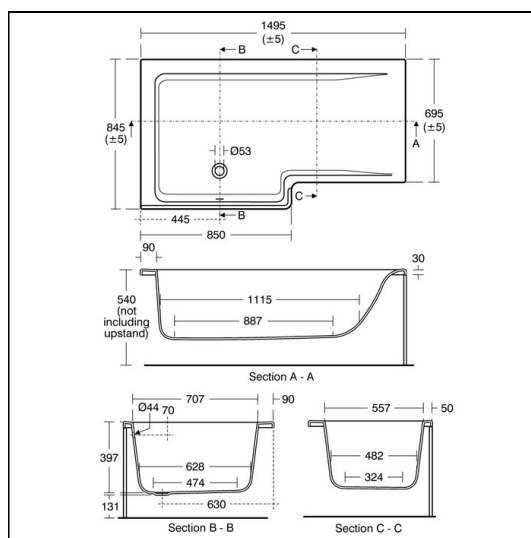

Concept 150cm x 85cm Idealform Square Shower Bath LH No Taphole

ILLUSTRATED

- E0495** Concept 150cm x 85cm Idealform Square shower bath, left hand no tapholes
- B9929** Concept bath filler 2 hole dual control
- E0506** Concept 150cm Square shower bath front panel
- E3169** Unilux 70cm end panel
- E5795** Waste 1½" bath pop-up waste and overflow components only
- E5800** Bath pop-up waste operating handle and cover only
- E0508** Concept Square shower bath screen, Clear Glass and Bright Silver finish

ILLUSTRATED PRODUCT DETAILS

Weights

- E0495** 23.00 KG
- B9929** 2.64 KG
- E0506** 3.57 KG
- E3169** 2.58 KG
- E5795** 1.34 KG
- E5800** 0.82 KG
- E0508** 18.50 KG

Materials

- E0495** Idealform
- B9929** Chrome Plated Brass
- E0506** Acrylic
- E3169** Acrylic
- E5795** Chrome Plated Metal
- E5800** Chrome Plated Metal
- E0508** Toughened Safety Glass

Designer

Robin Levien, RDI

Standards

Constructed to EN 198:2008. EN 14516

Special Notes

Acrylic front panels are unhandled. Use with E0508EO Concept square shower bath screen

ACCREDITATIONS

B9929(AA)