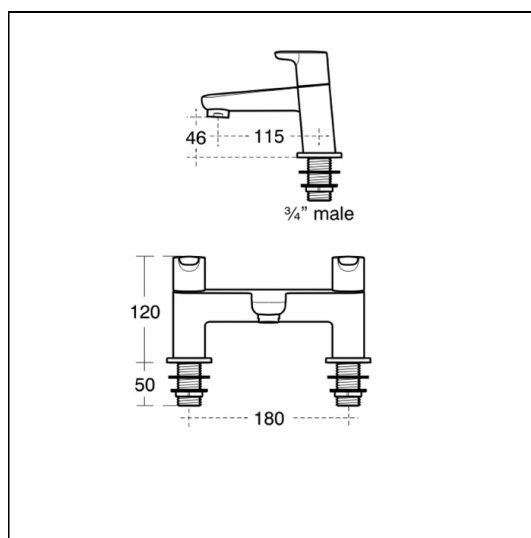

Concept 170cm x 85cm Idealform+ Square Shower Bath LH No Taphole

ILLUSTRATED

- **E0492** Concept 170cm x 85cm Idealform Plus+ Square shower bath, left hand no tapholes
- **B9929** Concept bath filler 2 hole dual control
- **E0504** Concept 170cm Square shower bath front panel
- **E3169** Unilux 70cm end panel
- **E5795** Waste 1½" bath pop-up waste and overflow components only
- **E5800** Bath pop-up waste operating handle and cover only
- **E0508** Concept Square shower bath screen, Clear Glass and Bright Silver finish

ILLUSTRATED PRODUCT DETAILS

Weights

- **E0492** 40.30 KG
- **B9929** 2.64 KG
- **E0504** 3.57 KG
- **E3169** 2.58 KG
- **E5795** 1.34 KG
- **E5800** 0.82 KG
- **E0508** 18.50 KG

Materials

- **E0492** Idealform Plus+
- **B9929** Chrome Plated Brass
- **E0504** Acrylic
- **E3169** Acrylic
- **E5795** Chrome Plated Metal
- **E5800** Chrome Plated Metal
- **E0508** Toughened Safety Glass

Finishes

- **E0492** White (01)
- **B9929** Chrome (AA)
- **E0504** White (01)
- **E3169** White (01)
- **E5795** Neutral / No Finish (67)
- **E5800** Chrome (AA)
- **E0508** Bright Silver (EO)

Flow rates

- **B9929** 80 Litres per minute @ 3 bar pressure

Designer

Robin Levien, RDI

Standards

Constructed to EN 198:2008. EN 14516

Special Notes

Acrylic front panels are unhandled. Use with E0508EO Concept square shower bath screen

ACCREDITATIONS

B9929(AA)