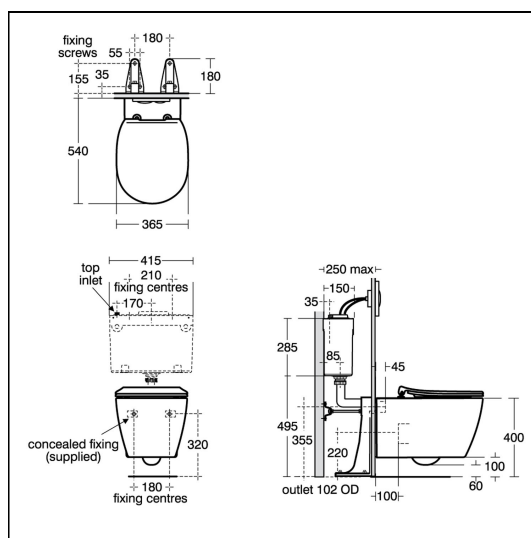

Concept Wall Mounted WC Suite With Aquablade Technology

ILLUSTRATED

- E0473** Concept wall mounted wc pan with Aquablade technology
- S3643** Conceala 2 cistern 4.5/3 or 4/2.6 litre dual flush valve side supply and internal overflow, alternative height plastic flushbends, no flushplate
- E7726** Concept, slim seat and cover, slow close
- E4437** Contemporary flush plate dual flush, Ideal Standard logo for Conceala 2 cisterns
- E0060** Support frame with bolts for wall hung WC pans

OPTIONS

- S3624** Conceala 2 cistern 6/4 litre dual flush valve top inlet and internal overflow, alternative height plastic flushbends
- S3640** Conceala 2 cistern 4.5 litre single flush valve side supply and internal overflow, alternative height plastic flushbends
- S4270** Conceala 2 cistern 4.5 litre single flush valve delay fill bottom supply and internal overflow, alternative height plastic flushbends
- S3599** Sensorflow 21 WC flushing device, panel mounted sensor complete with concealed valve and 4 or 4.5 litre duct cistern
- S3604** Sensorflow 21 WC flushing device, panel mounted sensor complete with concealed valve and 4 or 4.5 litre delay fill duct cistern
- S3636** Conceala 2 cistern delay fill 4.5/3 or 4/2.6 litre dual flush valve bottom supply and internal overflow, alternative height plastic flushbends, no flushplate
- E7725** Concept, slim seat and cover
- E7917** Concept, seat and cover, slow close
- E7918** Concept, seat and cover
- E4465** Karisma flush plate dual flush, branded for Conceala 2 cisterns, chrome
- S4310** Panekta outlet Connector, plain pattern to convert horizontal outlet WCs to S or turned P trap

ILLUSTRATED PRODUCT DETAILS

Weights

- E0473** 22.00 KG
- S3643** 2.70 KG
- E7726** 2.10 KG
- E4437** 0.46 KG
- E0060** 4.28 KG

Materials

- E0473** Vitreous China
- S3643** Plastic
- E7726** Plastic
- E4437** Chrome Plated Plastic
- E0060** Metal