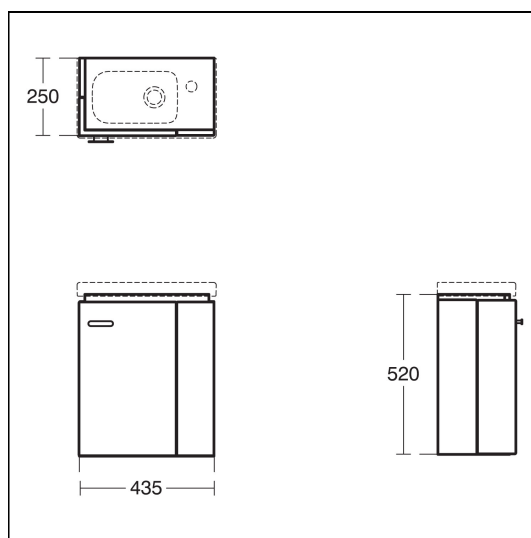

Designer

Robin Levien, RDI

FINISH OPTIONS

(WG) Gloss White	(SO) American Oak	(SX) Dark Walnut
(KR) Gloss Grey	(KS) Elm	

Standards

EN 14749:2005

Special Notes

Unit is predrilled for the Concept handles that are supplied