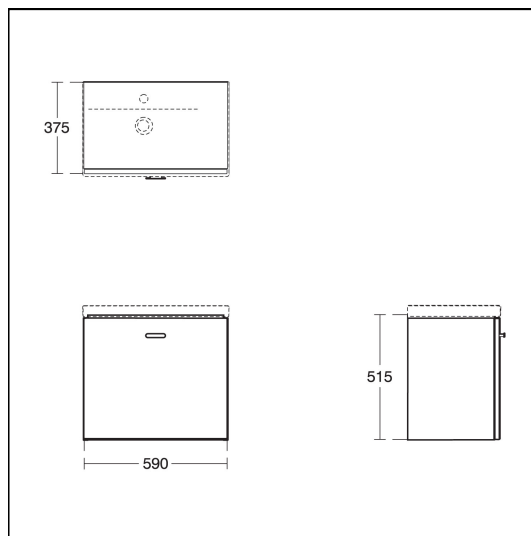

Concept Space 600x380mm Wall Hung Basin Unit - RH

ILLUSTRATED

- **E0315** Concept Space 600 x 380mm wall hung basin unit with one drawer, right hand
- **B9915** Concept Blue washbasin mixer 1 hole with pop-up waste
- **E1339** Concept Space 60cm furniture or pedestal washbasin, 1 taphole right hand platform
- **E0157** Wall fixing set

ILLUSTRATED PRODUCT DETAILS

Sizes

E1339 w:600 x d:380

Weights

E0315 23.00 KG
B9915 1.89 KG
E1339 15.30 KG
E0157 0.16 KG

Materials

E0315 MFC
B9915 Chrome Plated Brass
E1339 Fine Fireclay
E0157 Metal

Finishes

- **E0315** Gloss White (WG)
- **B9915** Chrome (AA)
- **E1339** White (01)
- **E0157** Neutral / No Finish (67)

Flow rates

B9915 5 Litres per minute @ 3 bar pressure

Designer

Robin Levien, RDI

FINISH OPTIONS

- (WG) Gloss White
- (SO) American Oak
- (SX) Dark Walnut
- (KR) Gloss Grey
- (KS) Elm

Standards

EN 14749:2005

Special Notes

Unit is predrilled for the Concept handles that are supplied