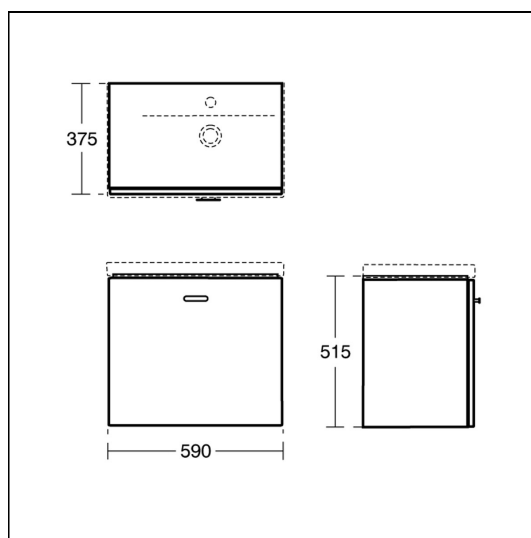

Concept Space 600x380mm Wall Hung Basin Unit - LH

ILLUSTRATED

- **E0314** Concept Space 600 x 380mm wall hung basin unit with one drawer, left hand
- **B9915** Concept Blue washbasin mixer 1 hole with pop-up waste
- **E1338** Concept Space 60cm furniture or pedestal washbasin, 1 taphole left hand platform
- **E0157** Wall fixing set

ILLUSTRATED PRODUCT DETAILS

Sizes

E1338 w:551 x d:380

Weights

E0314 23.00 KG
B9915 1.89 KG
E1338 15.30 KG
E0157 0.16 KG

Materials

E0314 MFC
B9915 Chrome Plated Brass
E1338 Fine Fireclay
E0157 Metal

Finishes

- **E0314** Gloss White (WG)
- **B9915** Chrome (AA)
- **E1338** White (01)
- **E0157** Neutral / No Finish (67)

Capacity

E1338 4 litres

Flow rates

B9915 5 Litres per minute @ 3 bar pressure

Designer

Robin Levien, RDI

FINISH OPTIONS

- (WG) Gloss White
- (SO) American Oak
- (SX) Dark Walnut
- (KR) Gloss Grey
- (KS) Elm

Standards

EN 14749:2005

Special Notes

Unit is predrilled for the Concept handles that are supplied

FEATURES