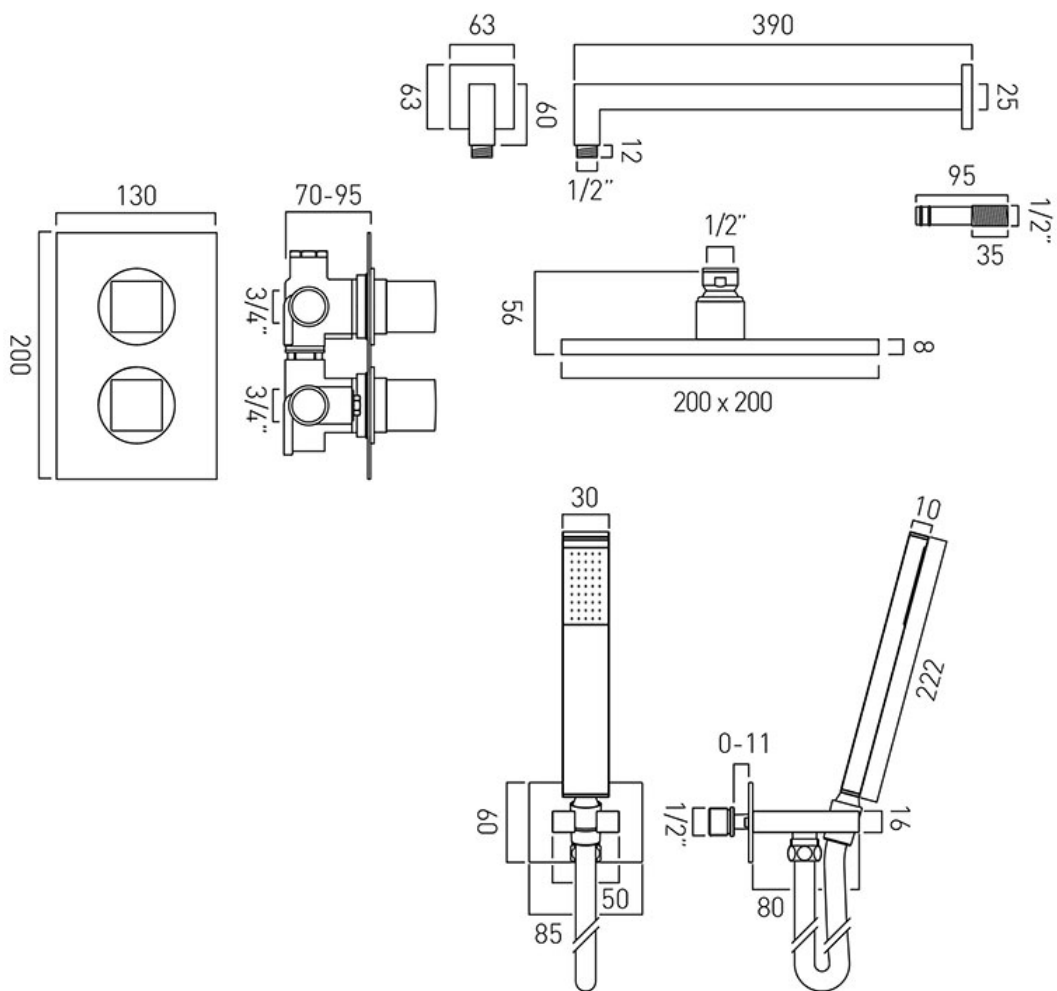

# TECHNICAL DRAWING

COLLECTION:

PRODUCT CODE: DX-172251-MIX-CP

tel: 01934 744466  
email: sales@vado.com  
www.vado.com

**where inspiration flows**  
taps | showering | accessories