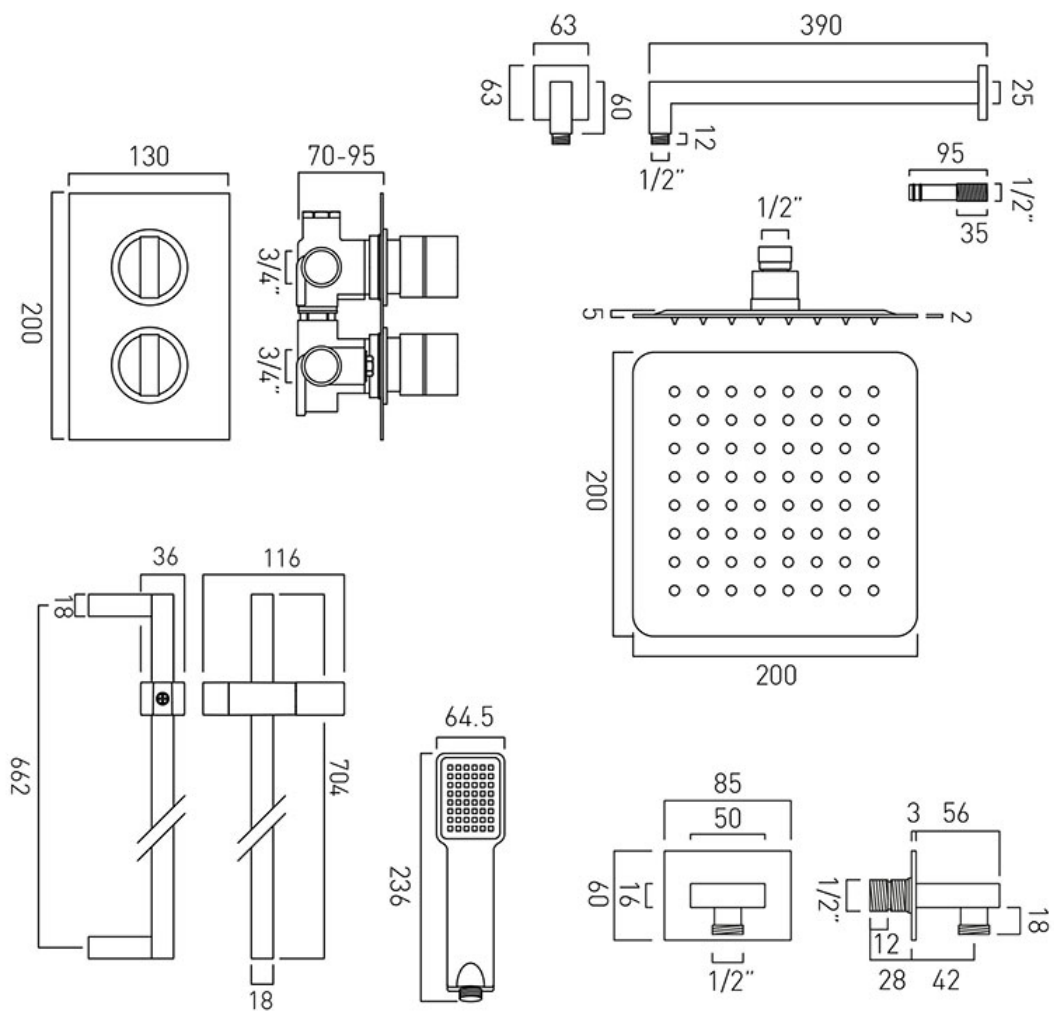

## FLOW REGULATOR:

FR-SHOWER/9-C/P

# TECHNICAL DRAWING

COLLECTION: NOTION

PRODUCT CODE: DX-172250-NOT-CP

tel: 01934 744466  
email: sales@vado.com  
www.vado.com

**where inspiration flows**  
taps | showering | accessories