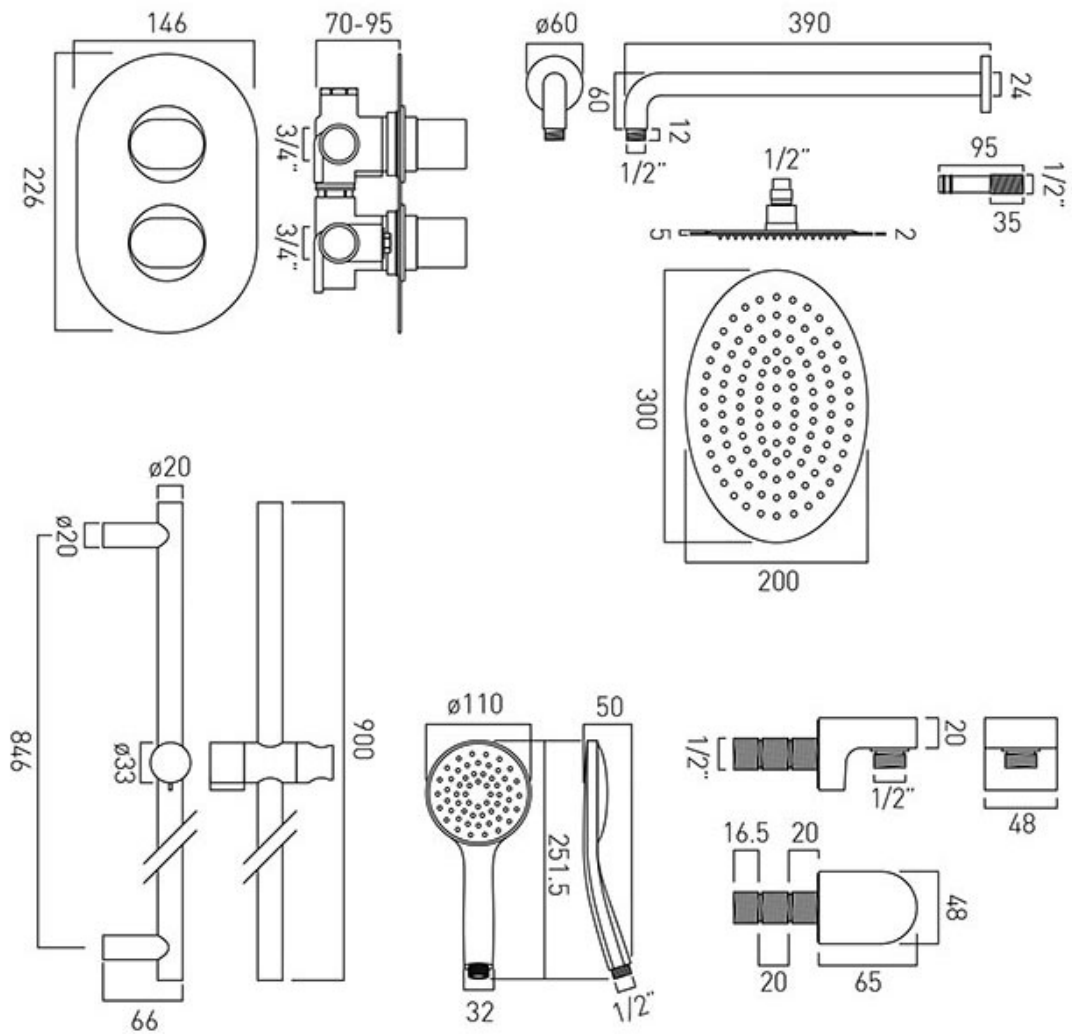

TECHNICAL DRAWING

COLLECTION: LIFE

PRODUCT CODE: DX-172250-LIF-CP

tel: 01934 744466
email: sales@vado.com
www.vado.com

where inspiration flows
taps | showering | accessories