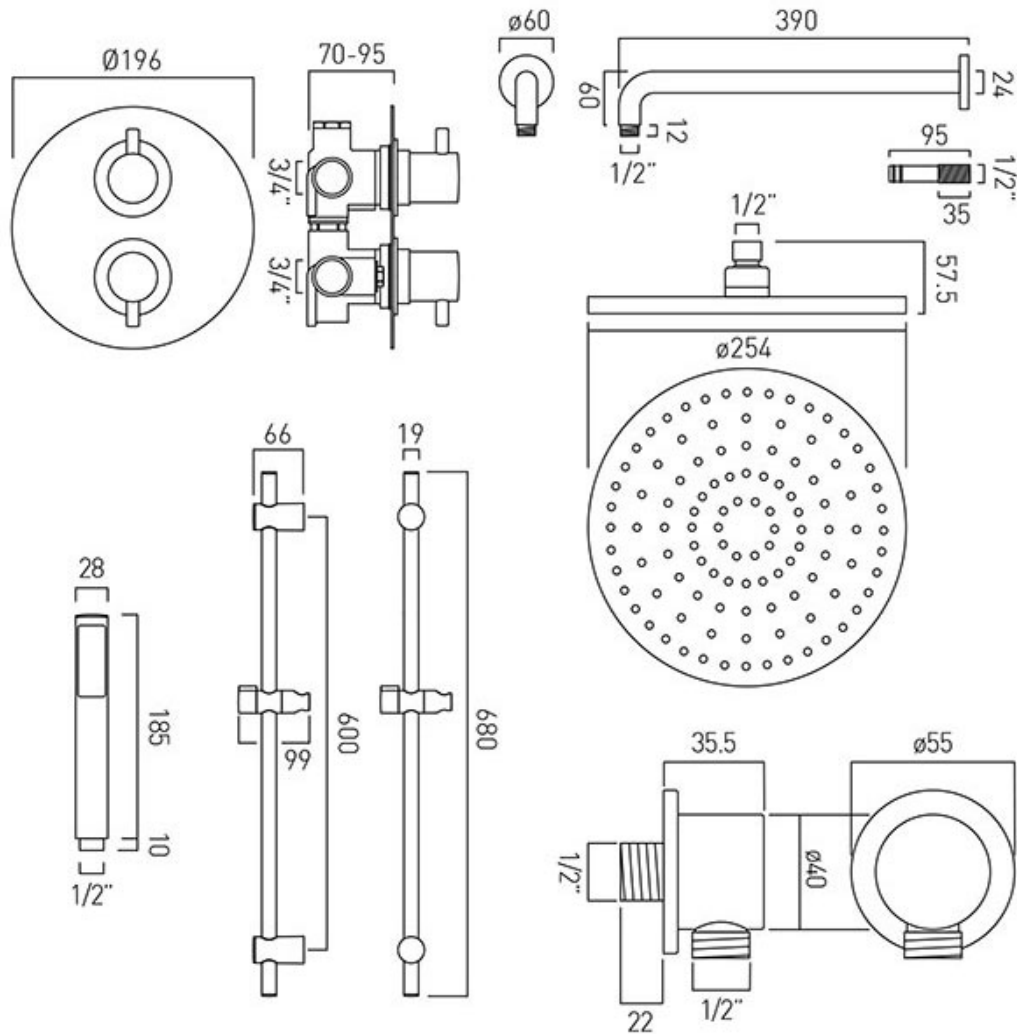

SPECIFICATION SHEET

COLLECTION: CELSIUS

PRODUCT CODE: DX-172250-CELRO-CP

DESCRIPTION:

Celsius

- 2 outlet thermostatic shower valve
- saturn 254mm head with shower arm
- venus single function slide rail shower kit
- elements wall outlet

shower valve includes 3/4" - 1/2" adaptors

min-max wall mount 70-95mm

optimum installation depth 82mm

minimum operating pressure 1.5 bar MP

FINISH:

Chrome

FLOW REGULATOR:

FR-SHOWER/9-C/P

MINIMUM OPERATING PRESSURE:

1.0 bar MP

tel: 01934 744466

email: sales@vado.com

www.vado.com

where inspiration flows

taps | showering | accessories

TECHNICAL DRAWING

COLLECTION: CELSIUS

PRODUCT CODE: DX-172250-CELRO-CP

tel: 01934 744466
email: sales@vado.com
www.vado.com

where inspiration flows
taps | showering | accessories