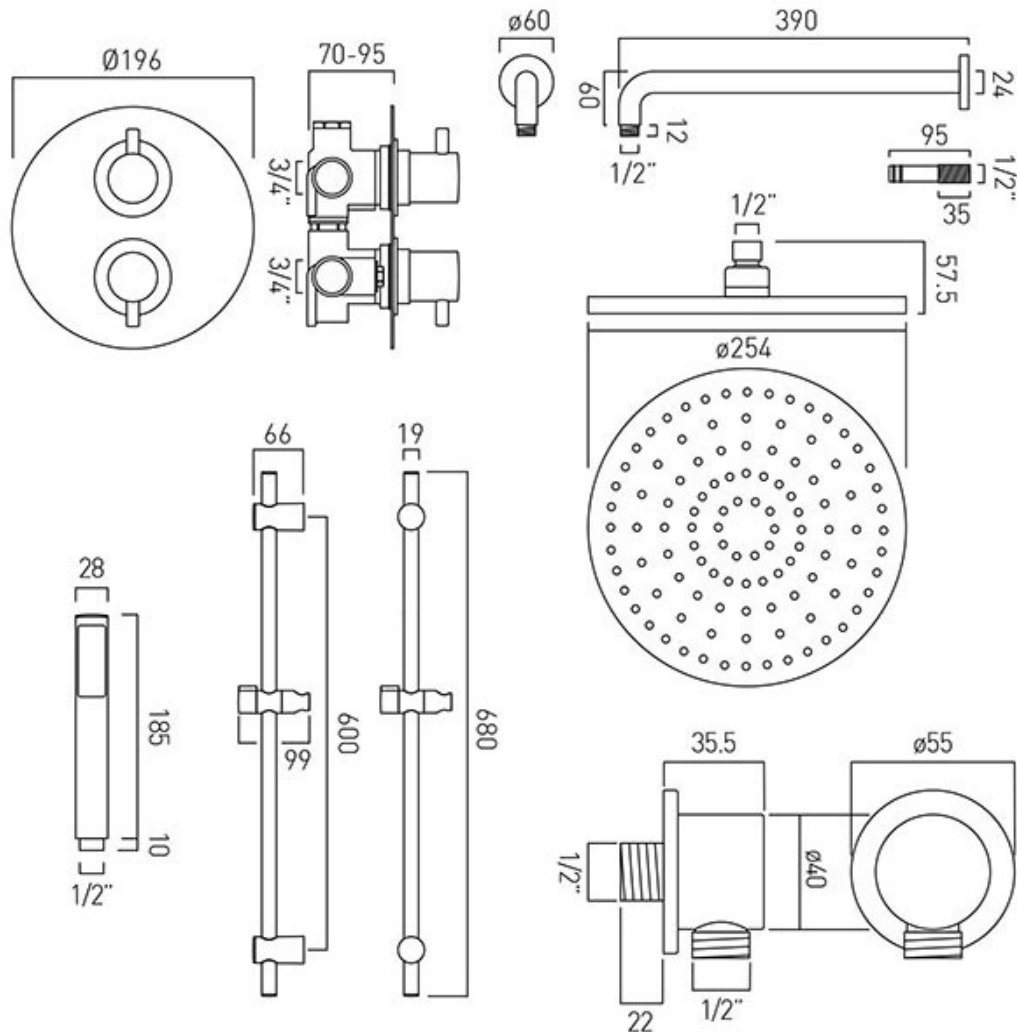

# TECHNICAL DRAWING

**COLLECTION:** CELSIUS

**PRODUCT CODE:** DX-172250-CELRO-CP

tel: 01934 744466  
email: sales@vado.com  
www.vado.com

**where inspiration flows**  
taps | showering | accessories