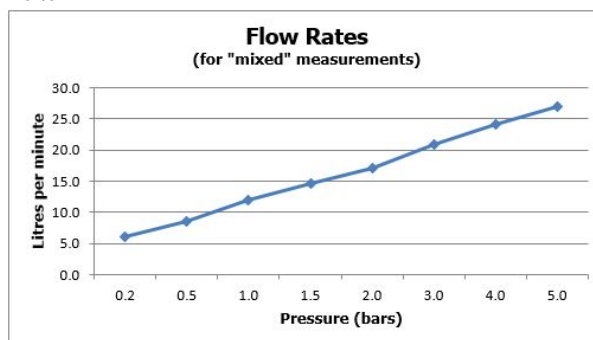

SPECIFICATION SHEET

COLLECTION: SENSORI

PRODUCT CODE: DIA-2700

DESCRIPTION:

Sensori SmartDial
2 outlet thermostatic digital bath & shower control
concealed thermostatic control unit
2 x 1/2" female inlets
2 x 1/2" female outlets
automatic bath-fill function
minimum operating pressure 1.0 bar MP

FINISH:

Chrome

MINIMUM OPERATING PRESSURE:

1.0 bar MP

5
year guarantee

tel: 01934 744466
email: sales@vado.com
www.vado.com

where inspiration flows
taps | showering | accessories

TECHNICAL DRAWING