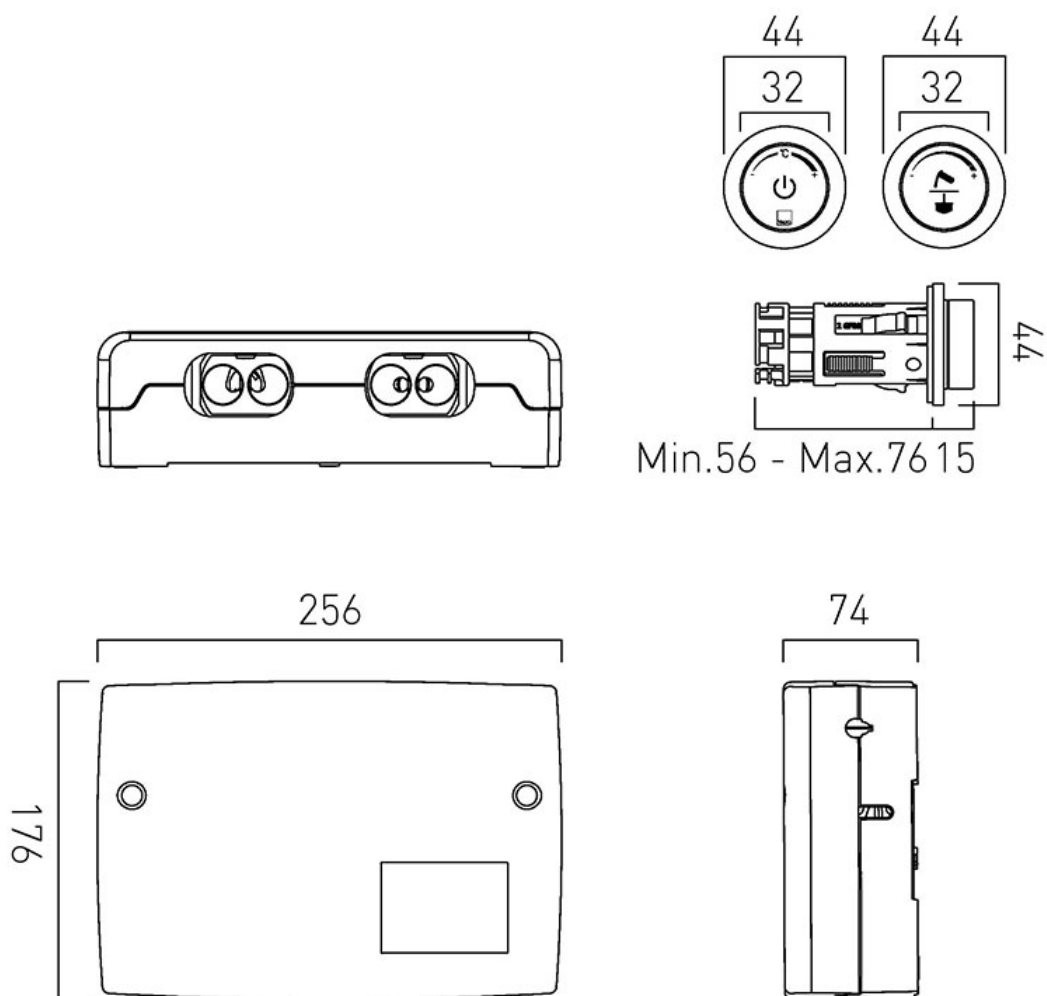

TECHNICAL DRAWING

COLLECTION: SENSORI

PRODUCT CODE: DIA-2000

tel: 01934 744466
email: sales@vado.com
www.vado.com

where inspiration flows
taps | showering | accessories