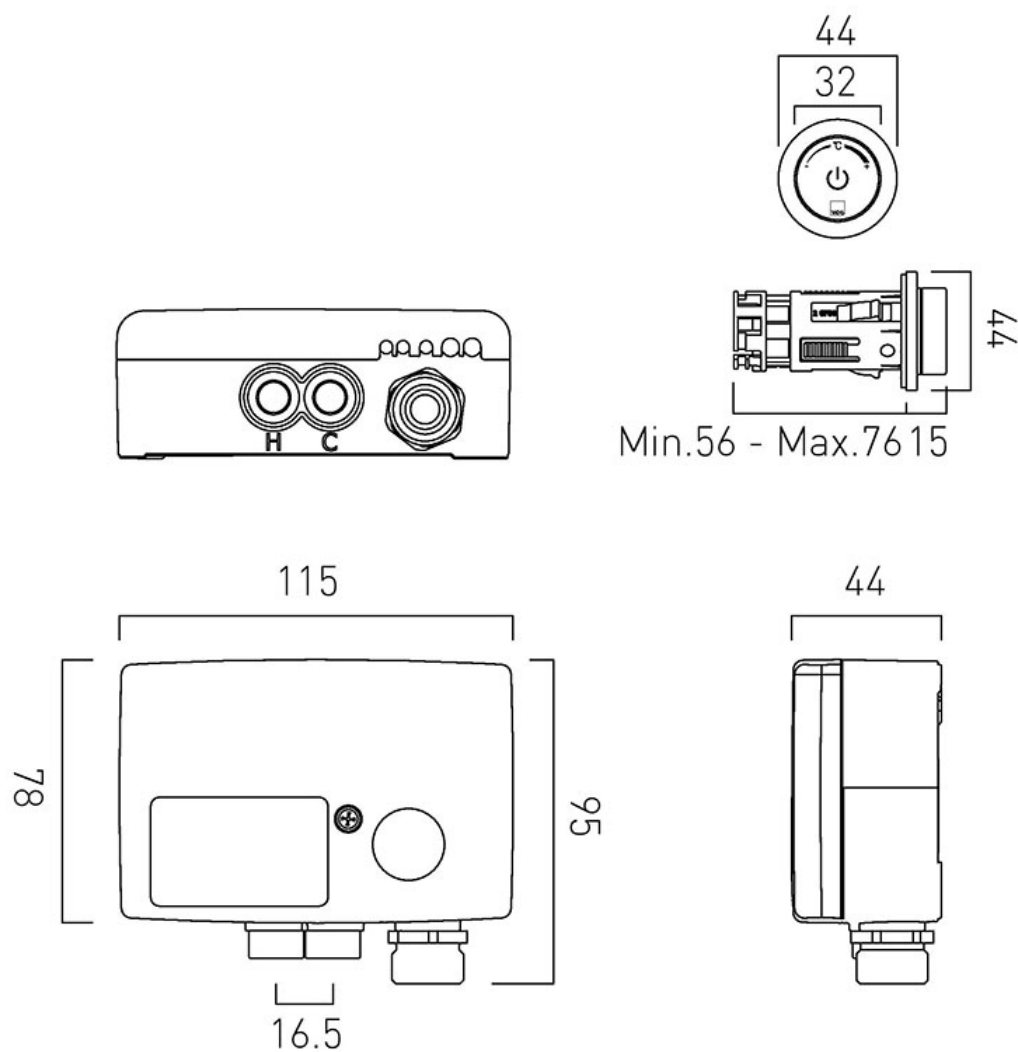

TECHNICAL DRAWING

COLLECTION: SENSORI

PRODUCT CODE: DIA-1000

tel: 01934 744466
email: sales@vado.com
www.vado.com

where inspiration flows
taps | showering | accessories