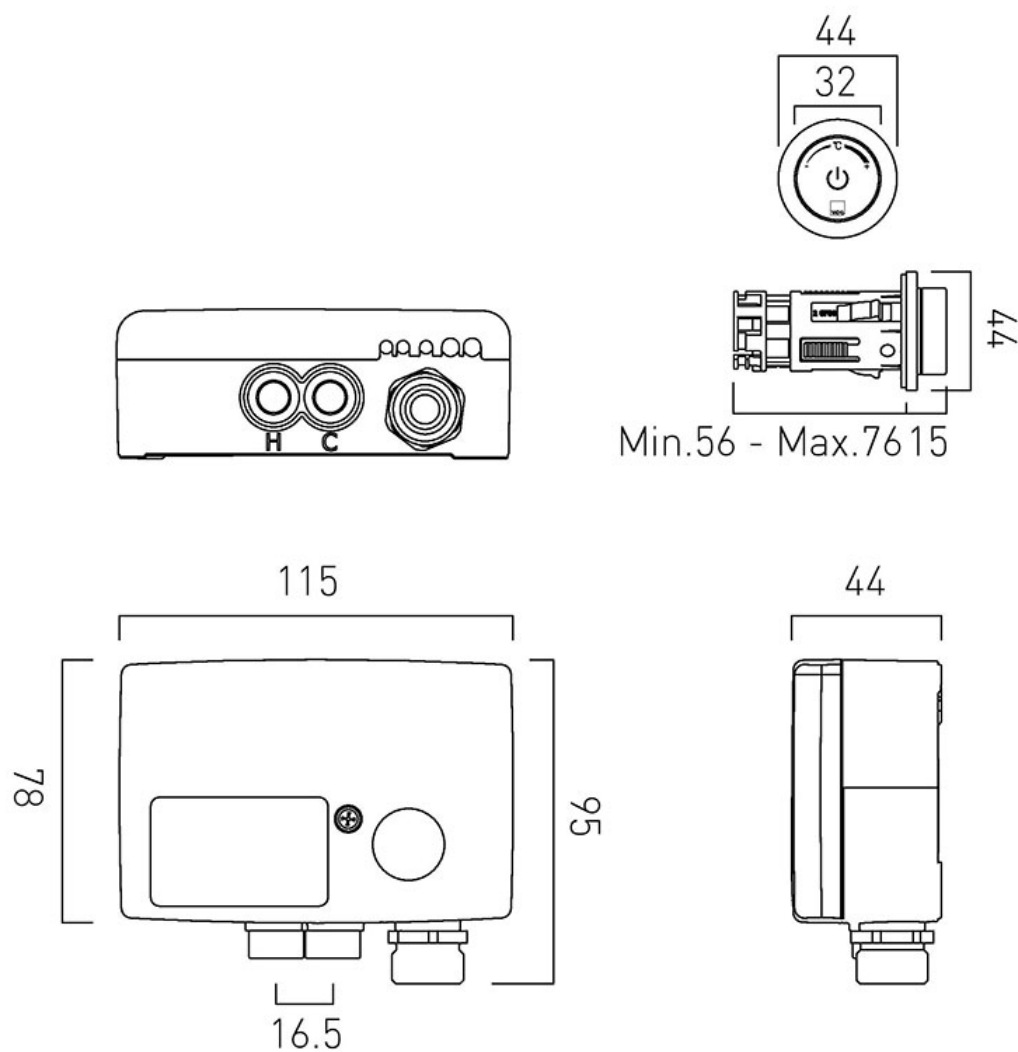

# TECHNICAL DRAWING

**COLLECTION:** SENSORI

**PRODUCT CODE:** DIA-1000

tel: 01934 744466  
email: sales@vado.com  
www.vado.com

**where inspiration flows**  
taps | showering | accessories