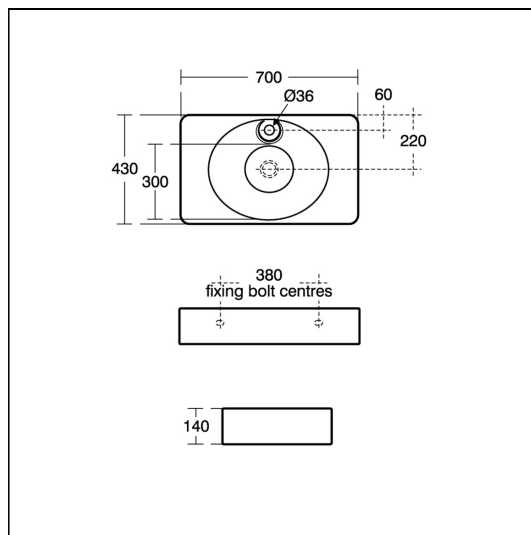

Gravina 70cm Washbasin

ILLUSTRATED

- U8326** Gravina 70cm washbasin one taphole, no overflow
- B1047** Paglia Waterfall basin mixer with pop up waste
- S8720** Waste 1¼" brass strainer waste, 80mm unslotted tail
- E0079** Trap 1¼" Contemporary metal bottle, 75mm seal

OPTIONS

- U8330** Gravina 70cm wooden board
- U8328** Gravina 70cm washstand
- U8332** Gravina 70cm towel rail

ILLUSTRATED PRODUCT DETAILS

Sizes

U8326 w:700 x d:430

Weights

U8326 16.00 KG
B1047 2.20 KG
S8720 0.23 KG
E0079 1.45 KG

Materials

U8326 Fine Fireclay
B1047 Chrome Plated Metal
S8720 Chrome Plated
E0079 Chrome Plated Metal

Finishes

- U8326**  White (01)
- B1047**  Chrome (AA)
- S8720**  Chrome (AA)
- E0079**  Chrome (AA)

Flow rates

B1047 5 Litres per minute @ 3 bar pressure

FINISH OPTIONS

 (MY) Stainless Steel finish

 (AA) Chrome

Standards

Washbasin to BS EN 14688 and BS EN 31

Special Notes

Washbasin secured to wall with fixation set provided.