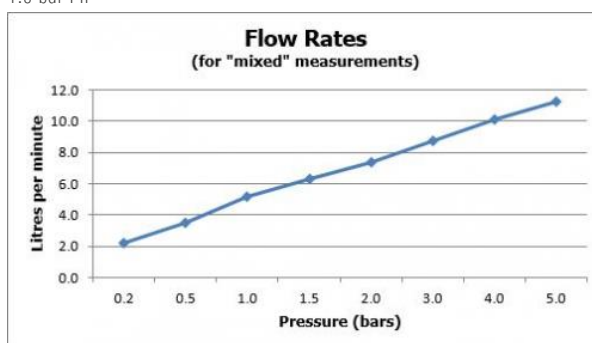

**FINISH:**

Chrome

**FLOW REGULATOR:**

FR-100/5-PLA

**MINIMUM OPERATING PRESSURE:**

1.0 bar MP

tel: 01934 744466  
email: sales@vado.com  
www.vado.com

**where inspiration flows**  
taps | showering | accessories