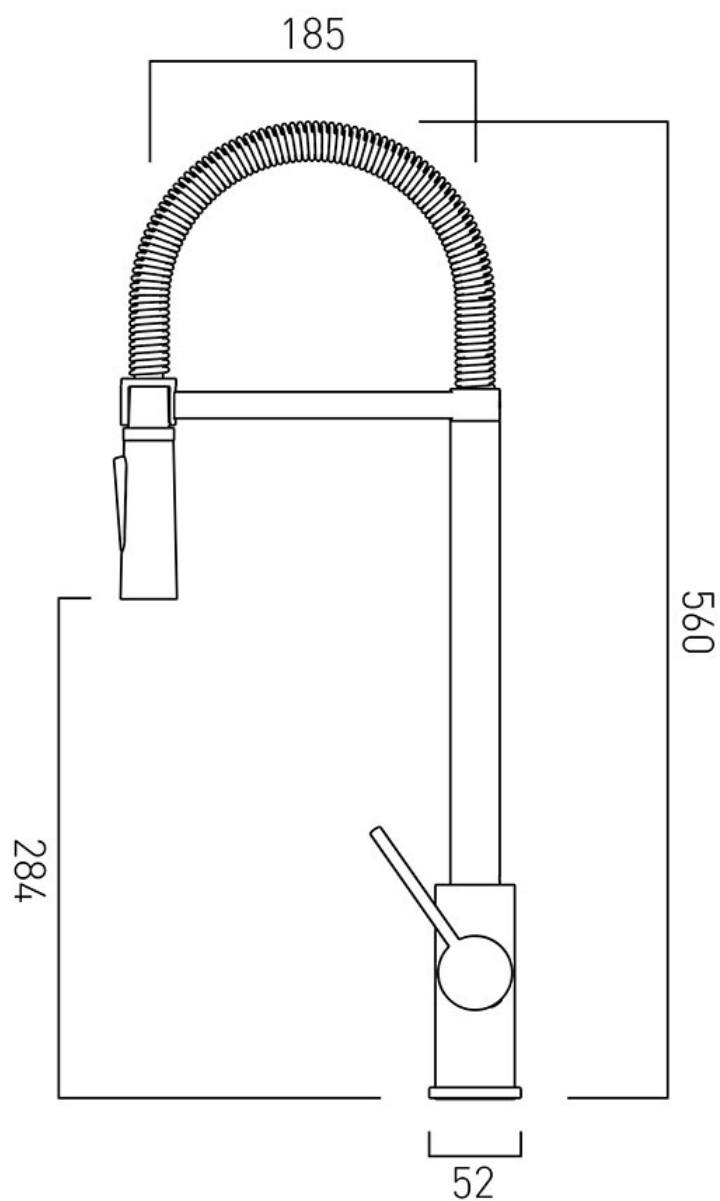

# SPECIFICATION SHEET

**COLLECTION:** ZOO

**PRODUCT CODE:** CUC-3003-C/P

**DESCRIPTION:**

zoo professional  
mono sink mixer  
single lever  
deck mounted  
with swivel spout  
with two function flexible spout  
minimum operating pressure 1.0 bar MP

**FINISH:**

Chrome

**FLOW REGULATOR:**

FR-100/5-PLA

**MINIMUM OPERATING PRESSURE:**

1.0 bar MP

tel: 01934 744466  
email: sales@vado.com  
www.vado.com

**where inspiration flows**  
taps | showering | accessories

# TECHNICAL DRAWING

COLLECTION: ZOO

PRODUCT CODE: CUC-3003-C/P

tel: 01934 744466  
email: sales@vado.com  
www.vado.com

**where inspiration flows**  
taps | showering | accessories