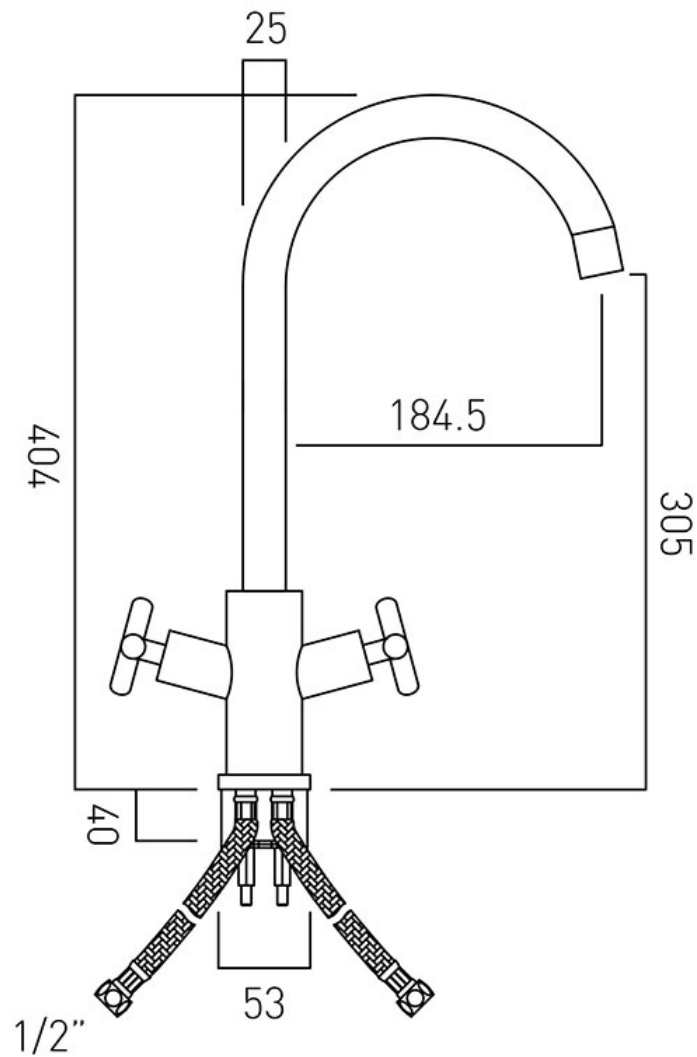

SPECIFICATION SHEET

COLLECTION: ELEMENTS

PRODUCT CODE: CUC-1063-S/S

DESCRIPTION:

elements steel
mono sink mixer
single lever
deck mounted
with swivel spout
minimum operating pressure 0.2 bar LP

FINISH:

Stainless Steel

FLOW REGULATOR:

FR-100/5-PLA

MINIMUM OPERATING PRESSURE:

0.2 bar LP

tel: 01934 744466
email: sales@vado.com
www.vado.com

where inspiration flows
taps | showering | accessories

TECHNICAL DRAWING

COLLECTION: ELEMENTS

PRODUCT CODE: CUC-1063-S/S

tel: 01934 744466
email: sales@vado.com
www.vado.com

where inspiration flows
taps | showering | accessories