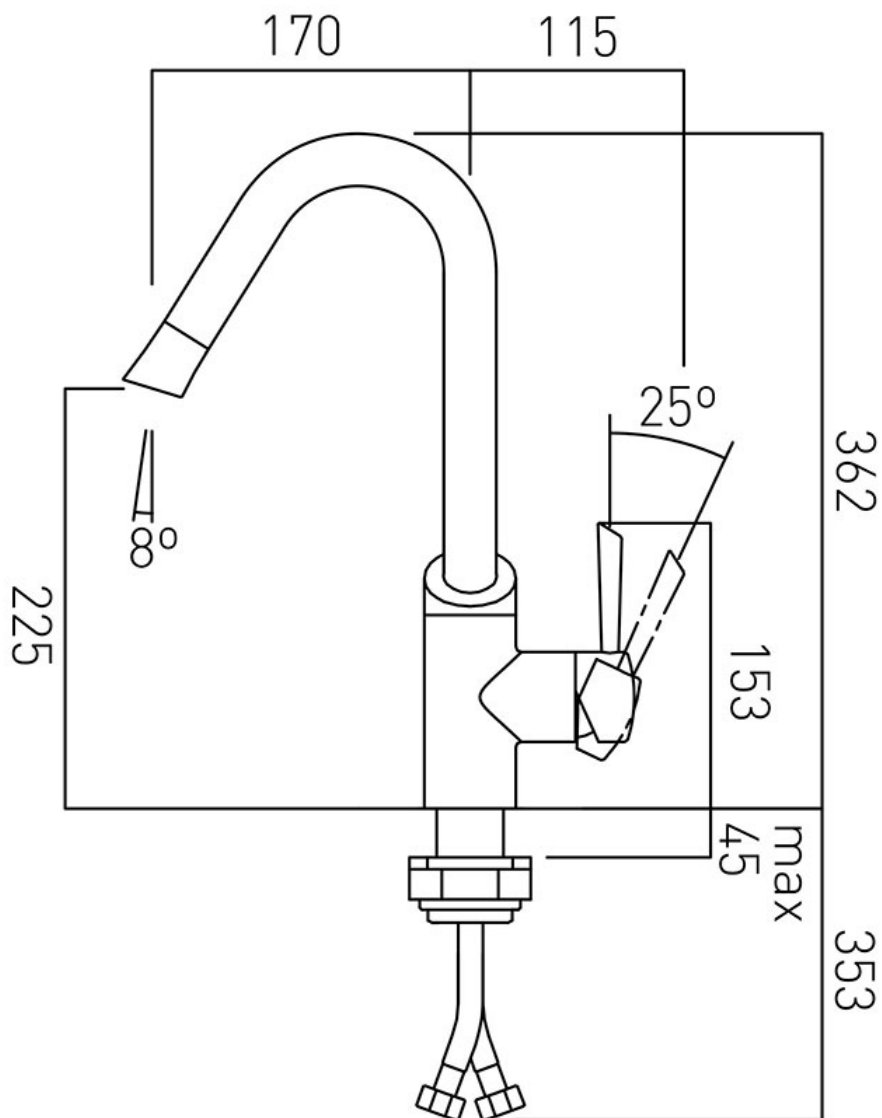

SPECIFICATION SHEET

COLLECTION:

PRODUCT CODE: CUC-1004-C/P

DESCRIPTION:

kori mono sink mixer
single lever
deck mounted
with swivel spout
ceramic cartridge CAR-K40B
deck mount drill hole diameter 34mm
minimum operating pressure 0.2 bar LP

FINISH:

Chrome

FLOW REGULATOR:

FR-100/5-PLA

MINIMUM OPERATING PRESSURE:

0.2 bar LP

FLOW RATE AT 3.0 BAR FLOW PRESSURE:

13 l/min

tel: 01934 744466
email: sales@vado.com
www.vado.com

where inspiration flows
taps | showering | accessories

TECHNICAL DRAWING

COLLECTION:

PRODUCT CODE: CUC-1004-C/P

tel: 01934 744466
email: sales@vado.com
www.vado.com