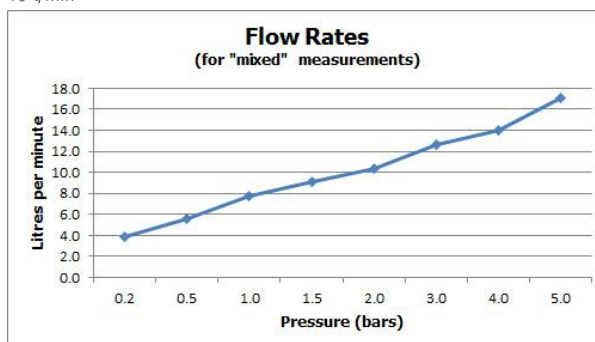

FINISH:

Chrome

FLOW REGULATOR:

FR-100/5-PLA

MINIMUM OPERATING PRESSURE:

0.2 bar LP

FLOW RATE AT 3.0 BAR FLOW PRESSURE:

13 l/min