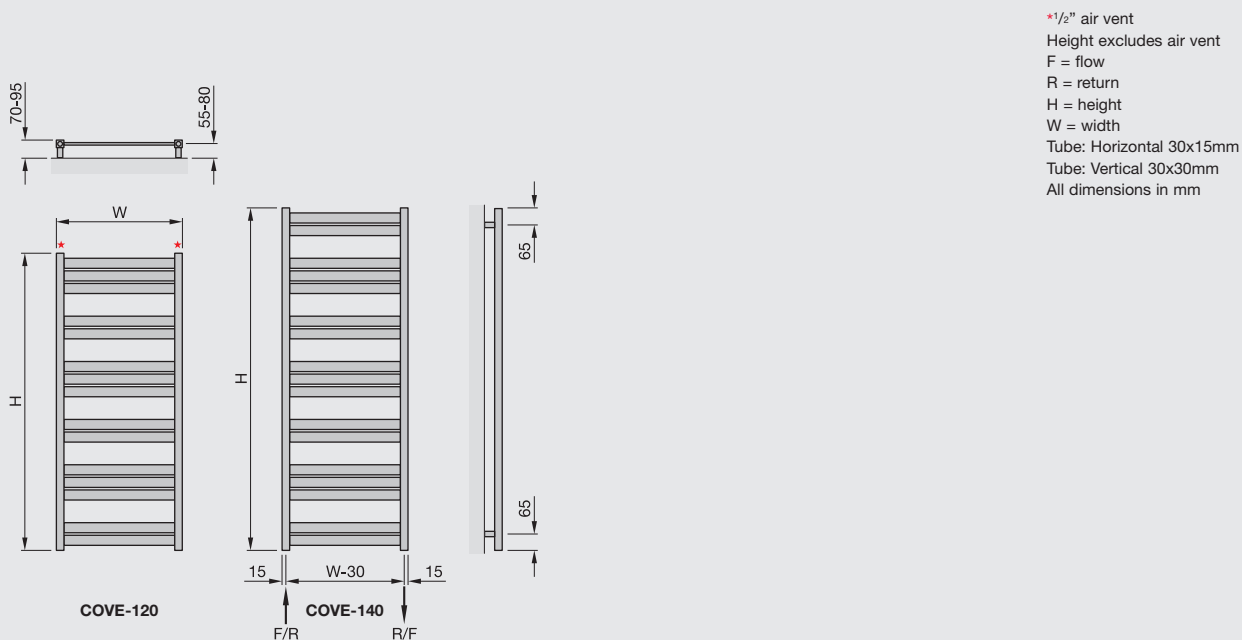

Stainless Steel STOCK listed in black	Height mm	Width mm	Finish	Output $\Delta T=50K$ Watts/btu All outputs certified to EN 442	Electric Immersion Rating Watts	Weight kg	RRP (ex VAT)	RRP (inc 20% VAT)
 Zehnder Cove Stainless Steel Brushed								
COVE-120-050	1180	500	stainless steel	304/1037	200	10.3	£679	£814.80
COVE-120-060	1180	600	stainless steel	351/1198	200	12.0	£704	£844.80
COVE-140-050	1360	500	stainless steel	345/1177	200	11.6	£951	£1,141.20
COVE-140-060	1360	600	stainless steel	402/1372	200	13.6	£976	£1,171.20

 Dual Energy: Self Fit - Additional cost to Central Heating model prices see page 138 for details

For full  compliant technical specifications, refer to page 140
 To make an approximate conversion from T=50K to T=60K multiply outputs by 1.2